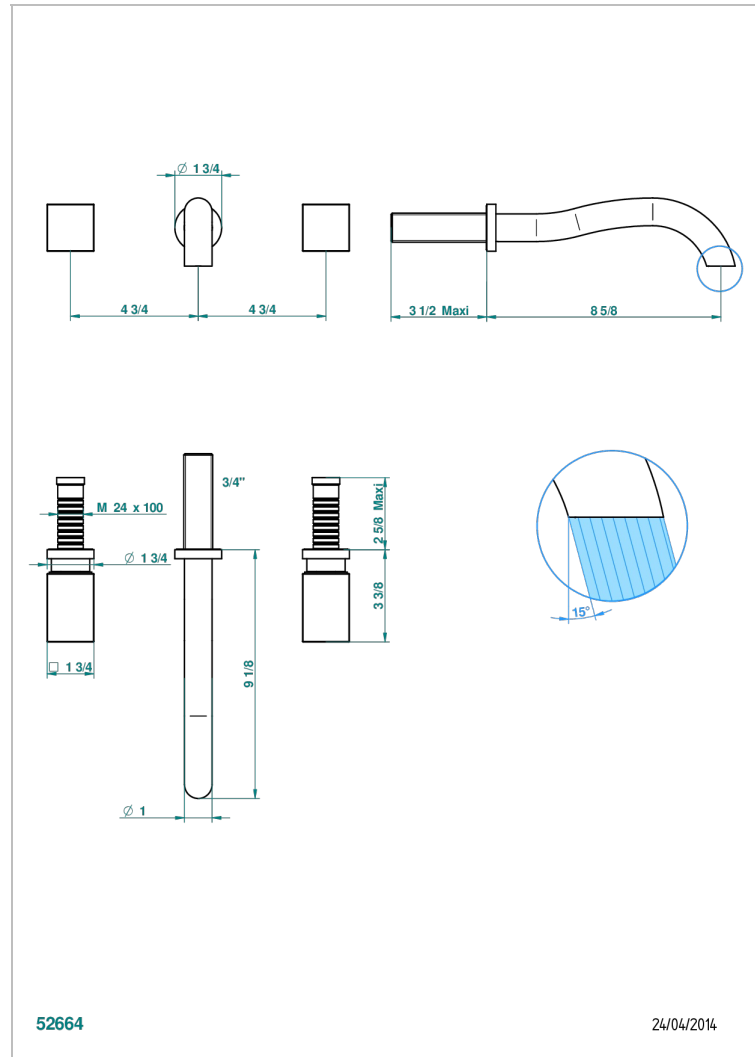

BEYOND CRYSTAL - CLEAR CRYSTAL

U6F-40SGB

Trim only for wall mounted 3-hole basin mixer

THG[®]
PARIS

CHARACTERISTIC

- Beyond Crystal - Clear crystal
- Trim only for wall mounted 3-hole basin mixer

TECHNICAL SPECS

- Recommandé : 3 bars (max. 5 bars) - Advised : 43,5 psi (max. 72 psi)
- 8,3 l/min à 3 bars (2.2 gpm at 43.5 psi)

RELATED SKU'S

- Ref. G00-40AC Rough parts for wall mounted 3 hole mixer, cross handle version
- Ref. G00-40AM Rough parts for wall mounted 3 hole mixer, lever handle version