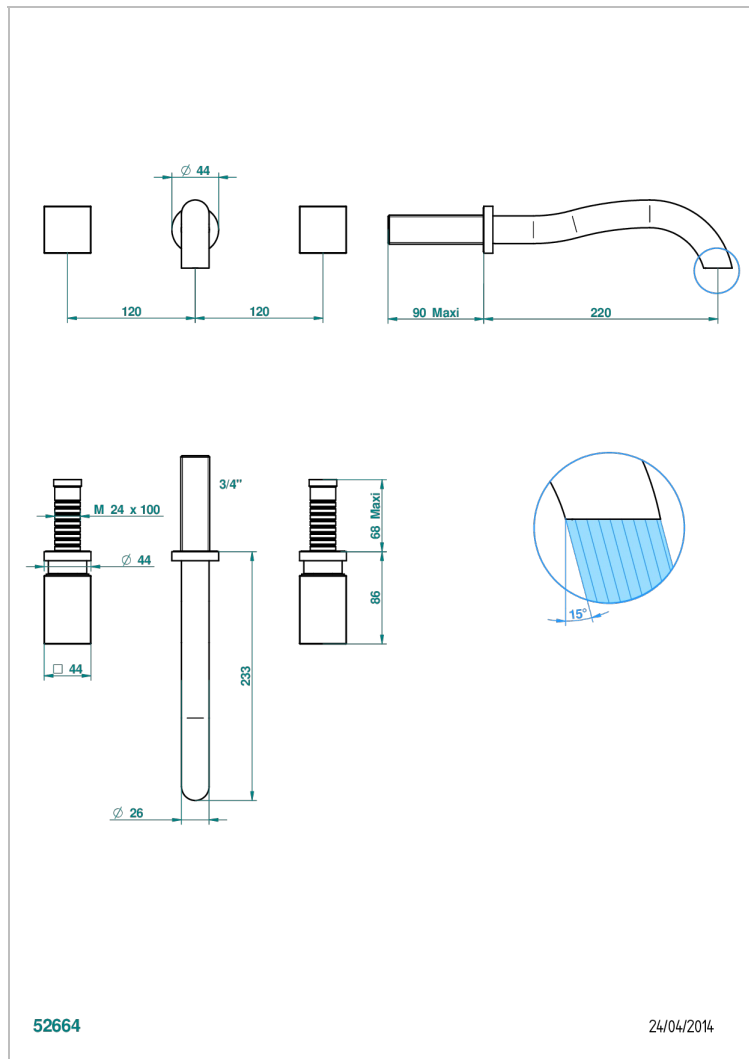

BEYOND CRYSTAL - CRISTAL CLARO

U6F-40SGB

Trim only for wall mounted 3-hole basin mixer

THG[®]
PARIS

CARACTERÍSTICAS

- Beyond Crystal - cristal claro
- Trim only for wall mounted 3-hole basin mixer

ESPECIFICACIONES TÉCNICAS

- Recommandé : 3 bars (max. 5 bars) - Advised : 43,5 psi (max. 72 psi)
- 8,3 l/min à 3 bars (2.2 gpm at 43.5 psi)

PRODUCTOS RELACIONADOS

- Ref. G00-40AC Rough parts for wall mounted 3 hole mixer, cross handle version
- Ref. G00-40AM Rough parts for wall mounted 3 hole mixer, lever handle version