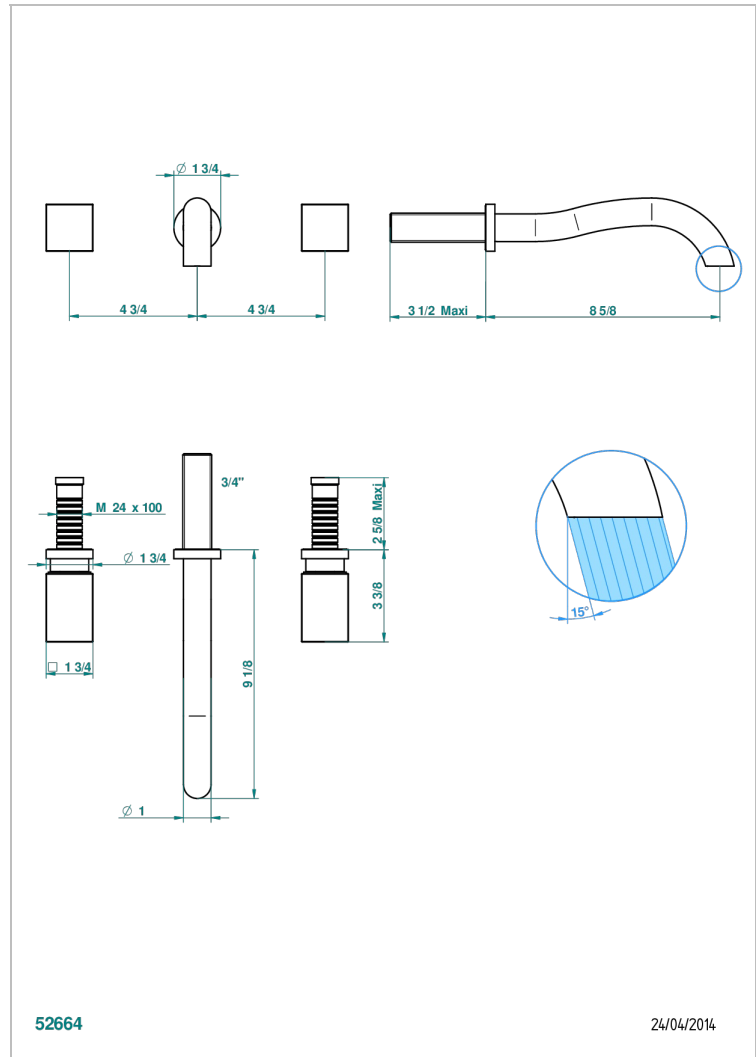

BEYOND CRYSTAL - CRISTAL CLARO

U6F-40SGB

Trim only for wall mounted 3-hole basin mixer

THG[®]
PARIS

CARACTERÍSTICAS

- Beyond Crystal - cristal claro
- Trim only for wall mounted 3-hole basin mixer

ESPECIFICACIONES TÉCNICAS

- Recommandé : 3 bars (max. 5 bars) - Advised : 43,5 psi (max. 72 psi)
- 8,3 l/min à 3 bars (2.2 gpm at 43.5 psi)

PRODUCTOS RELACIONADOS

- Ref. G00-40AC Rough parts for wall mounted 3 hole mixer, cross handle version
- Ref. G00-40AM Rough parts for wall mounted 3 hole mixer, lever handle version