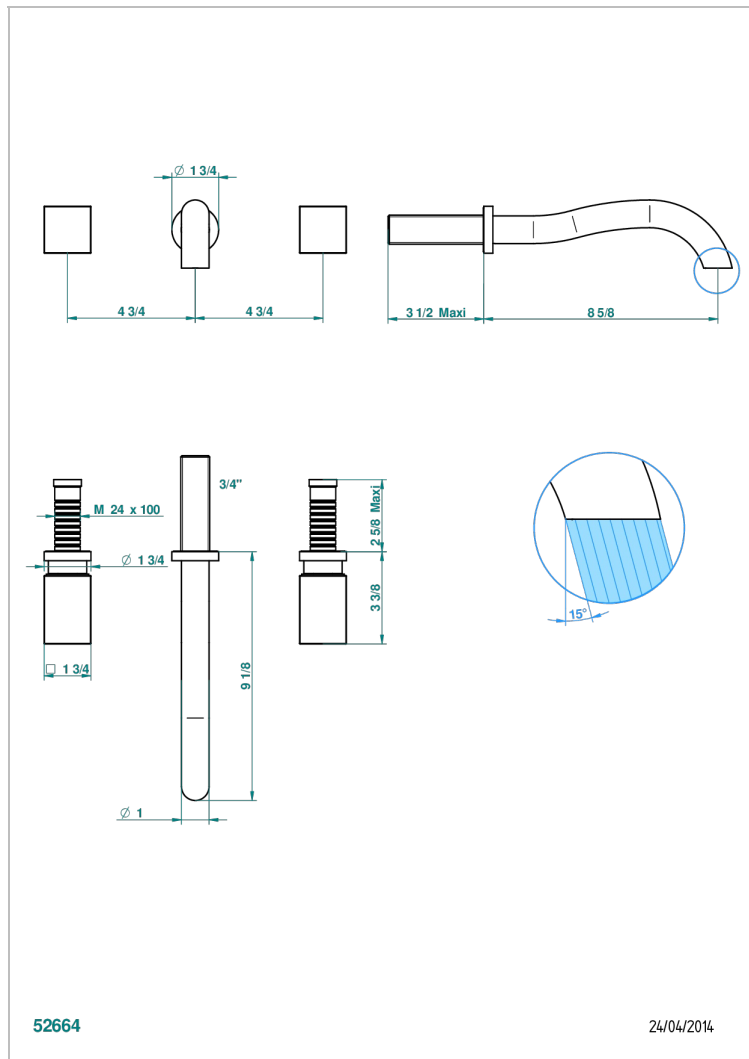

BEYOND CRYSTAL - CLEAR CRYSTAL

U6F-40SGB

Trim only for wall mounted 3-hole basin mixer

52664

24/04/2014

CHARACTERISTIC

- Beyond Crystal - Clear crystal
- Trim only for wall mounted 3-hole basin mixer

TECHNICAL SPECS

- Recommandé : 3 bars (max. 5 bars) - Advised : 43,5 psi (max. 72 psi)
- 8,3 l/min à 3 bars (2.2 gpm at 43.5 psi)

RELATED SKU'S

- Ref. G00-40AC Rough parts for wall mounted 3 hole mixer, cross handle version
- Ref. G00-40AM Rough parts for wall mounted 3 hole mixer, lever handle version