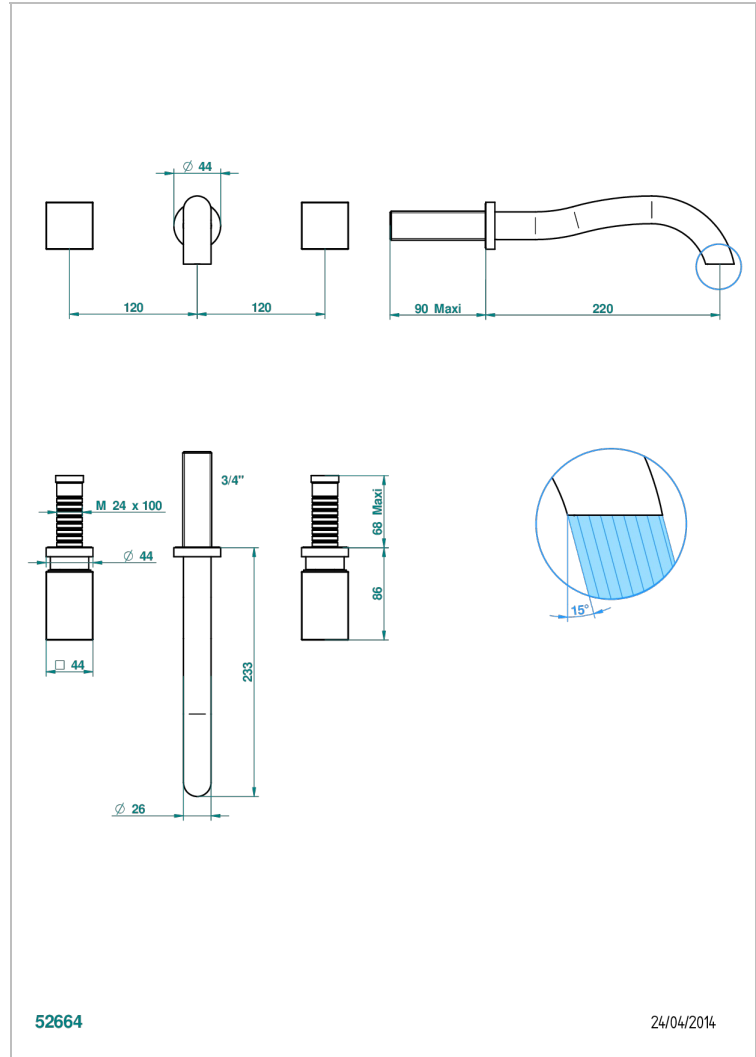

BEYOND CRYSTAL - CRISTAL CLARO

U6F-40SGB

Trim only for wall mounted 3-hole basin mixer

THG[®]
PARIS

CARACTERÍSTICAS

- Beyond Crystal - cristal claro
- Trim only for wall mounted 3-hole basin mixer

ESPECIFICACIONES TÉCNICAS

- Recommandé : 3 bars (max. 5 bars) - Advised : 43,5 psi (max. 72 psi)
- 8,3 l/min à 3 bars (2.2 gpm at 43.5 psi)

PRODUCTOS RELACIONADOS

- Ref. G00-40AC Rough parts for wall mounted 3 hole mixer, cross handle version
- Ref. G00-40AM Rough parts for wall mounted 3 hole mixer, lever handle version