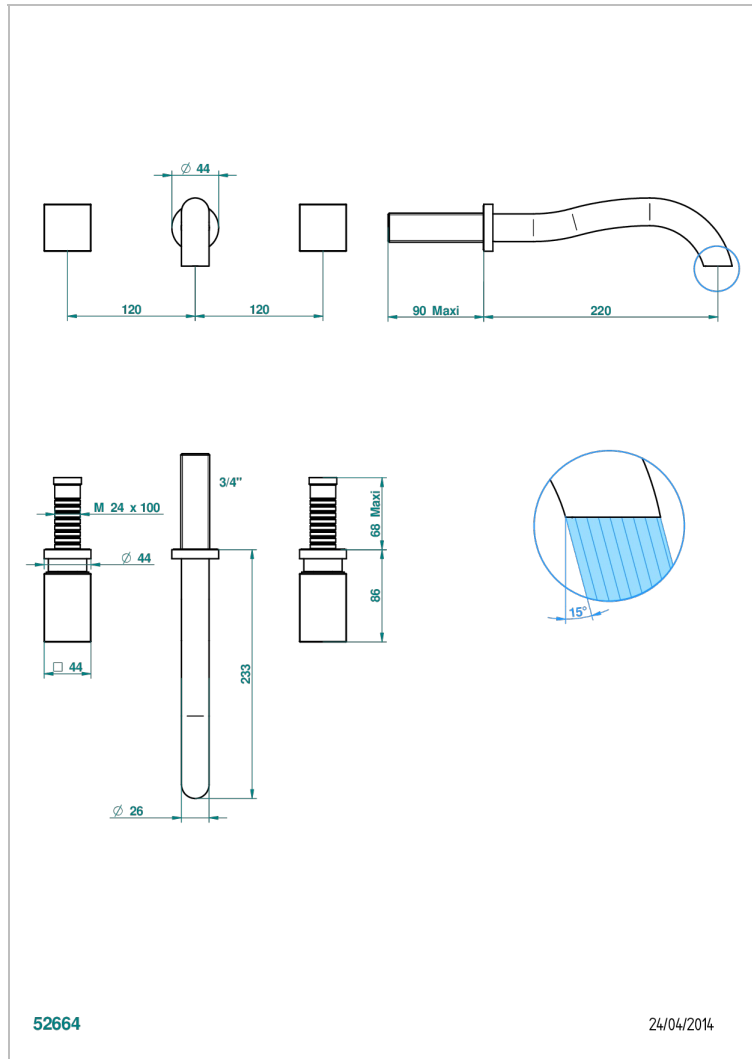

# BEYOND CRYSTAL - CLEAR CRYSTAL

U6F-40SGB

Trim only for wall mounted 3-hole basin mixer

## CHARACTERISTIC

- Beyond Crystal - Clear crystal
- Trim only for wall mounted 3-hole basin mixer

## TECHNICAL SPECS

- Recommandé : 3 bars (max. 5 bars) - Advised : 43,5 psi (max. 72 psi)
- 8,3 l/min à 3 bars (2.2 gpm at 43.5 psi)

## RELATED SKU'S

- Ref. G00-40AC Rough parts for wall mounted 3 hole mixer, cross handle version
- Ref. G00-40AM Rough parts for wall mounted 3 hole mixer, lever handle version