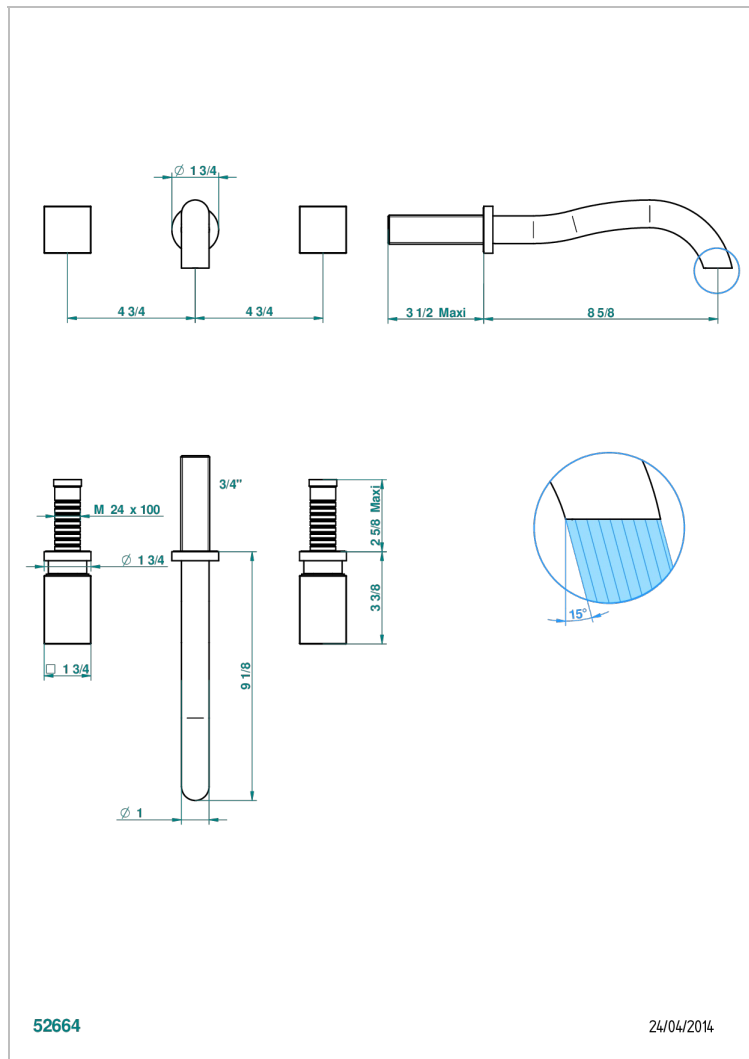

# BEYOND CRYSTAL - CRISTAL CLARO

U6F-40SGB

Trim only for wall mounted 3-hole basin mixer

THG<sup>®</sup>  
PARIS

## CARACTERÍSTICAS

- Beyond Crystal - cristal claro
- Trim only for wall mounted 3-hole basin mixer

## ESPECIFICACIONES TÉCNICAS

- Recommandé : 3 bars (max. 5 bars) - Advised : 43,5 psi (max. 72 psi)
- 8,3 l/min à 3 bars (2.2 gpm at 43.5 psi)

## PRODUCTOS RELACIONADOS

- Ref. G00-40AC Rough parts for wall mounted 3 hole mixer, cross handle version
- Ref. G00-40AM Rough parts for wall mounted 3 hole mixer, lever handle version