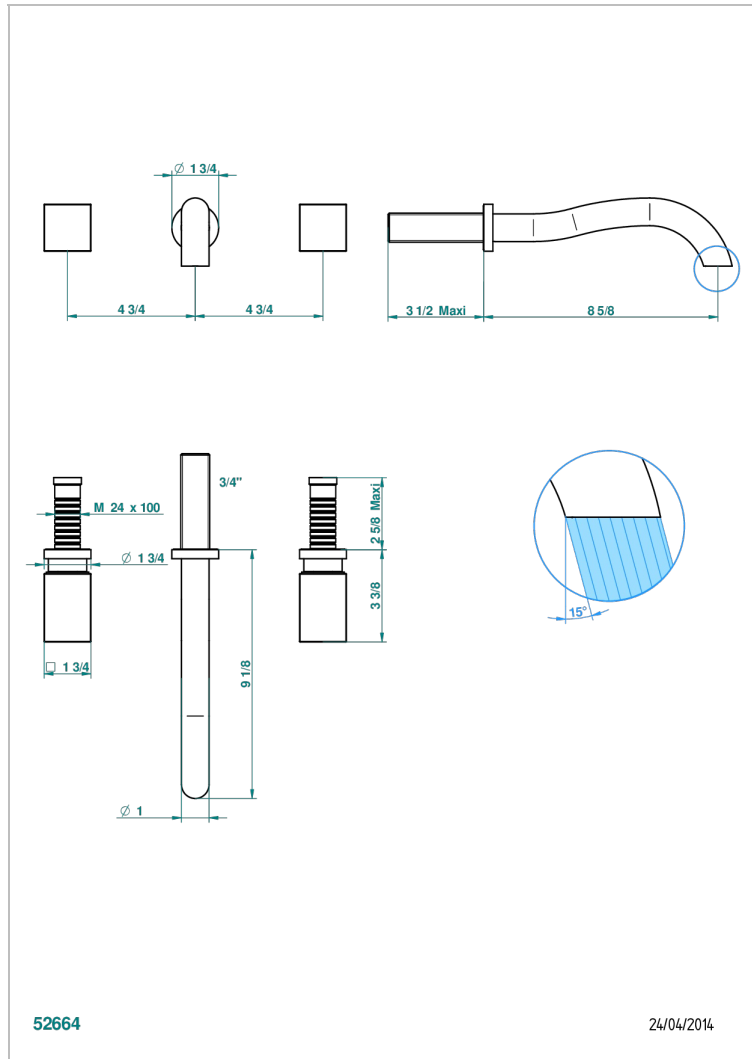

BEYOND CRYSTAL - CLEAR CRYSTAL

U6F-40SGB

Trim only for wall mounted 3-hole basin mixer

CHARACTERISTIC

- Beyond Crystal - Clear crystal
- Trim only for wall mounted 3-hole basin mixer

TECHNICAL SPECS

- Recommandé : 3 bars (max. 5 bars) - Advised : 43,5 psi (max. 72 psi)
- 8,3 l/min à 3 bars (2.2 gpm at 43.5 psi)

RELATED SKU'S

- Ref. G00-40AC Rough parts for wall mounted 3 hole mixer, cross handle version
- Ref. G00-40AM Rough parts for wall mounted 3 hole mixer, lever handle version

AVAILABLE FINITIONS

Antique nickel - H28
Black ceram - D30
Blush PVD - H62
Brass color PVD - H49
Brown bronze color PVD - F33
Gold color PVD - H52