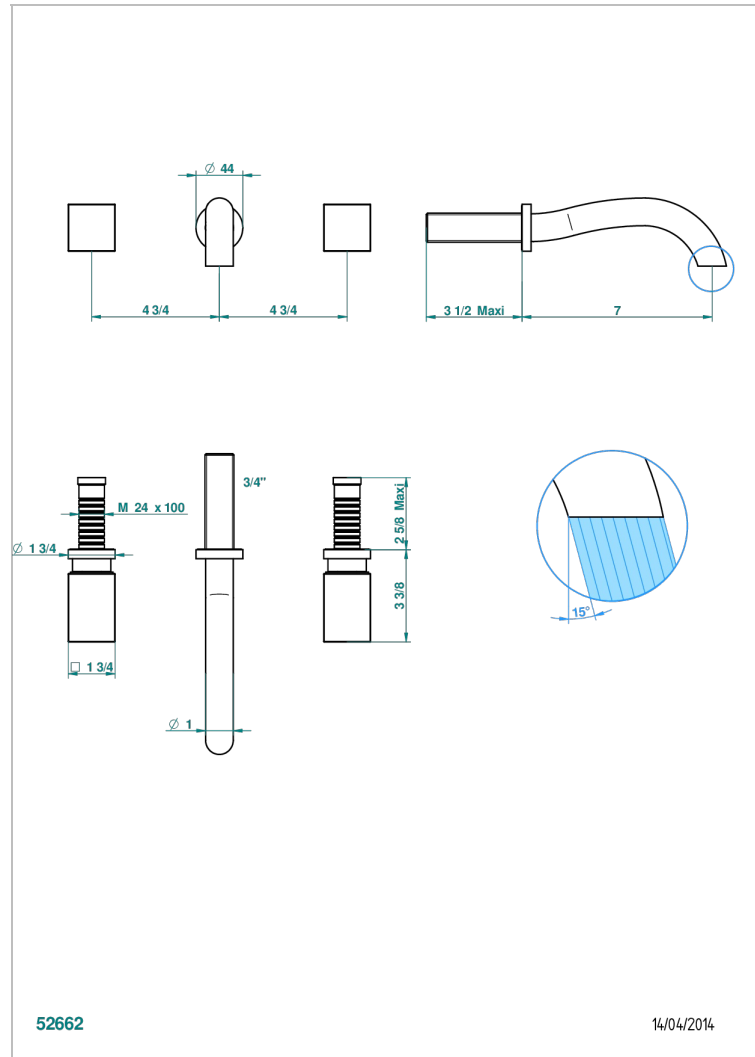

BEYOND CRYSTAL - RED CRYSTAL

U6H-40GBUS

Trim for wall mounted 3-hole lavatory set only

THG[®]
PARIS

CHARACTERISTIC

- Beyond Crystal - Red crystal
- Trim for wall mounted 3-hole lavatory set only

TECHNICAL SPECS

- Recommandé : 3 bars (max. 5 bars) - Advised : 43,5 psi (max. 72 psi)
- 8,3 l/min à 3 bars (2.2 gpm at 43.5 psi)

RELATED SKU'S

- Ref. G00-40AM/US Rough parts for wall set (one counter clockwise and one clockwise cartridges)