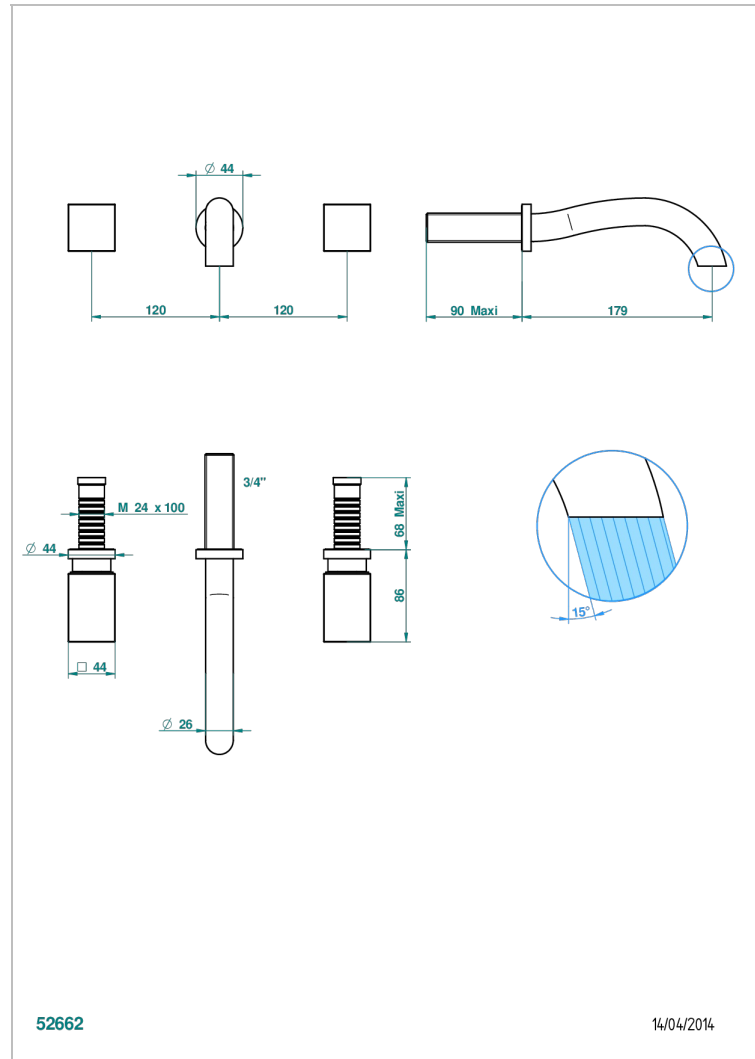

# BEYOND CRYSTAL - RED CRYSTAL

U6H-40GB

Trim only for wall mounted 3-hole basin mixer

THG<sup>®</sup>  
PARIS

## CHARACTERISTIC

- Beyond Crystal - Red crystal
- Trim only for wall mounted 3-hole basin mixer

## RELATED SKU'S

- Ref. G00-40AC Rough parts for wall mounted 3 hole mixer, cross handle version
- Ref. G00-40AM Rough parts for wall mounted 3 hole mixer, lever handle version