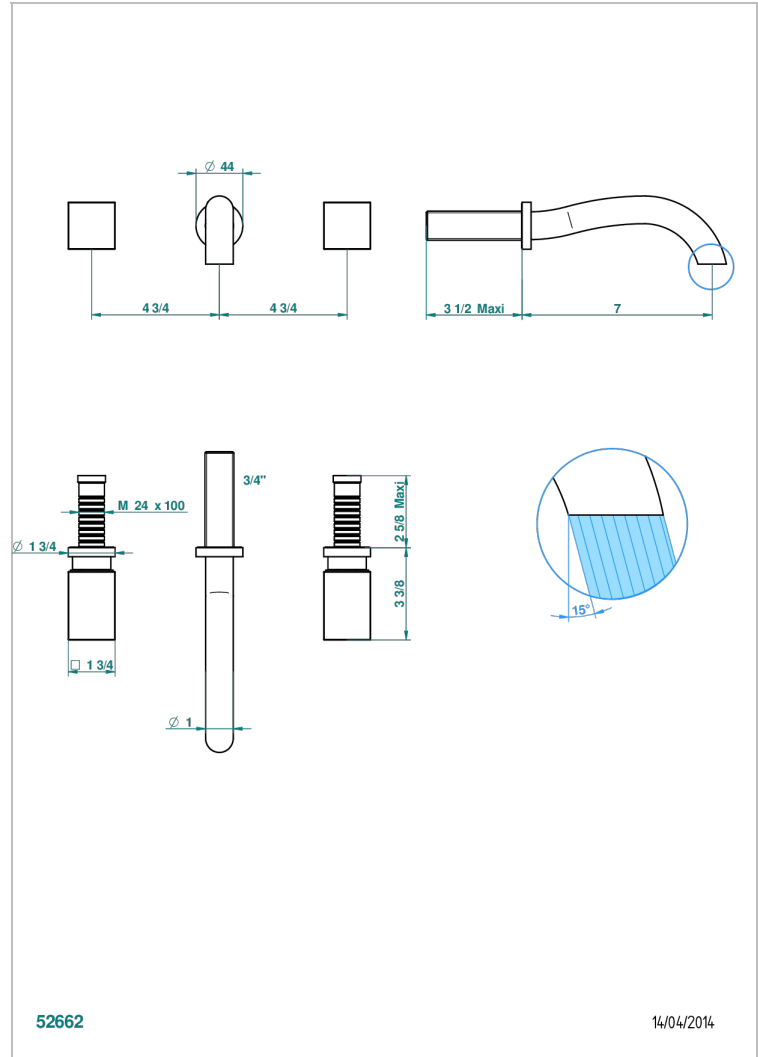

BEYOND CRYSTAL - RED CRYSTAL

U6H-40GB

Trim only for wall mounted 3-hole basin mixer

THG[®]
PARIS

52662

14/04/2014

CHARACTERISTIC

- Beyond Crystal - Red crystal
- Trim only for wall mounted 3-hole basin mixer

TECHNICAL SPECS

- Recommandé : 3 bars (max. 5 bars) - Advised : 43,5 psi (max. 72 psi)
- 8,3 l/min à 3 bars (2.2 gpm at 43.5 psi)

RELATED SKU'S

- Ref. G00-40AC Rough parts for wall mounted 3 hole mixer, cross handle version
- Ref. G00-40AM Rough parts for wall mounted 3 hole mixer, lever handle version