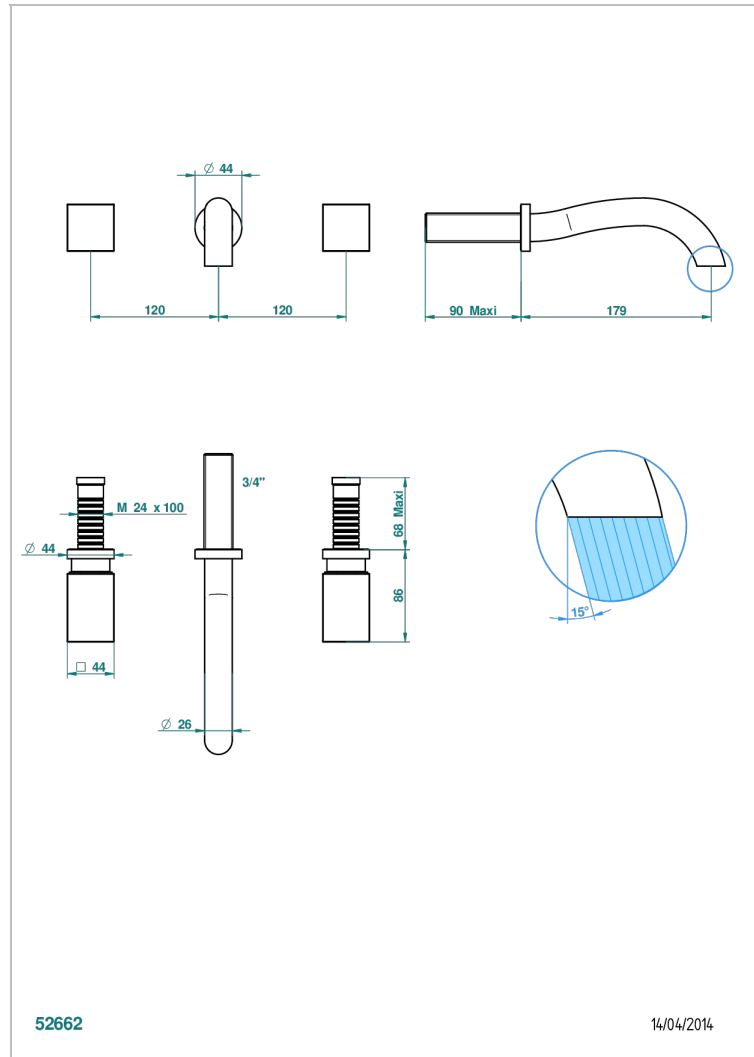

BEYOND CRYSTAL - RED CRYSTAL

U6H-40GB

Trim only for wall mounted 3-hole basin mixer

THG[®]
PARIS

CHARACTERISTIC

- Beyond Crystal - Red crystal
- Trim only for wall mounted 3-hole basin mixer

TECHNICAL SPECS

- Recommandé : 3 bars (max. 5 bars) - Advised : 43,5 psi (max. 72 psi)
- 8,3 l/min à 3 bars (2.2 gpm at 43.5 psi)

RELATED SKU'S

- Ref. G00-40AC Rough parts for wall mounted 3 hole mixer, cross handle version
- Ref. G00-40AM Rough parts for wall mounted 3 hole mixer, lever handle version