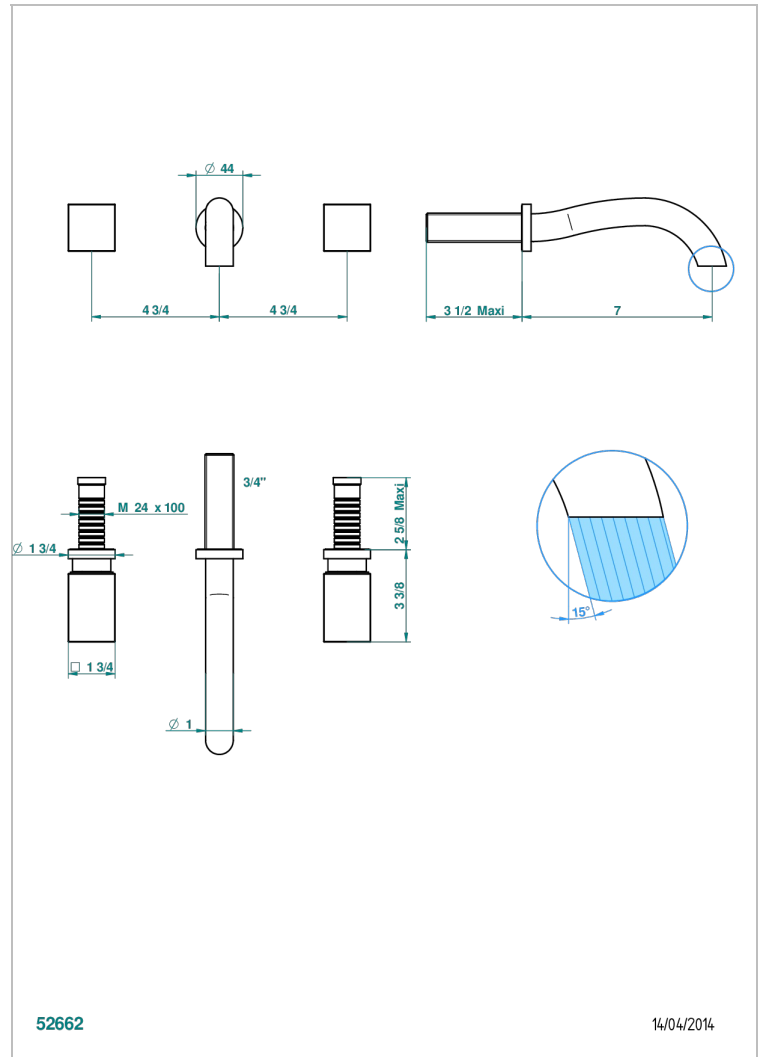

BEYOND CRYSTAL - RED CRYSTAL

U6H-40GB

Trim only for wall mounted 3-hole basin mixer

THG[®]
PARIS

CHARACTERISTIC

- Beyond Crystal - Red crystal
- Trim only for wall mounted 3-hole basin mixer

TECHNICAL SPECS

- Recommandé : 3 bars (max. 5 bars) - Advised : 43,5 psi (max. 72 psi)
- 8,3 l/min à 3 bars (2.2 gpm at 43.5 psi)

RELATED SKU'S

- Ref. G00-40AC Rough parts for wall mounted 3 hole mixer, cross handle version
- Ref. G00-40AM Rough parts for wall mounted 3 hole mixer, lever handle version