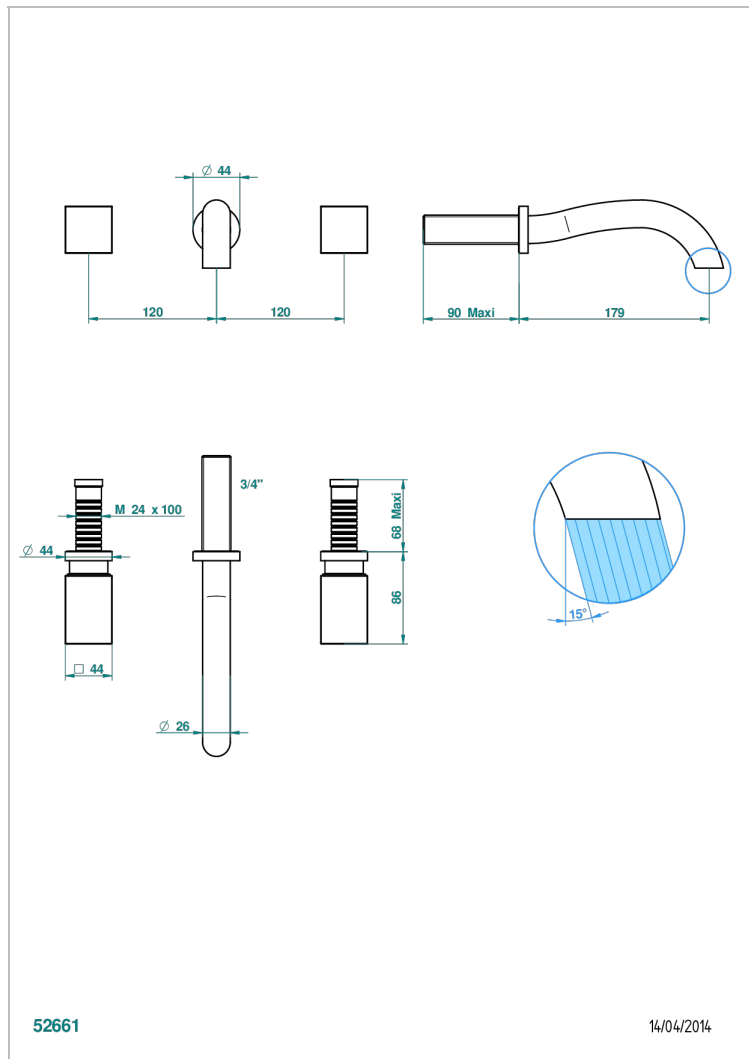

# BEYOND CRYSTAL - CLEAR CRYSTAL

U6F-40GBUS

Trim for wall mounted 3-hole lavatory set only

THG<sup>®</sup>  
PARIS

## CHARACTERISTIC

- Beyond Crystal - Clear crystal
- Trim for wall mounted 3-hole lavatory set only

## TECHNICAL SPECS

- Recommandé : 3 bars (max. 5 bars) - Advised : 43,5 psi (max. 72 psi)
- 5,7 l/min à 3 bars (1.5 gpm at 43.5 psi)

## RELATED SKU'S

- Ref. G00-40AM/US Rough parts for wall set (one counter clockwise and one clockwise cartridges)