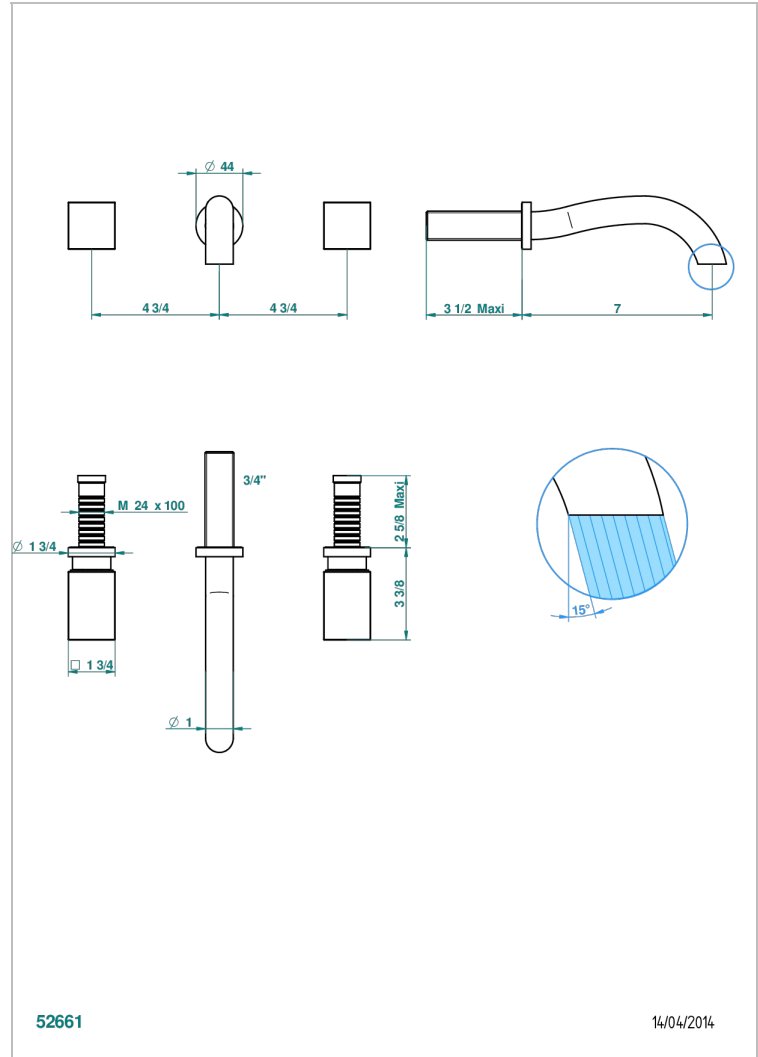

# BEYOND CRYSTAL - CLEAR CRYSTAL

U6F-40GBUS

Trim for wall mounted 3-hole lavatory set only

THG<sup>®</sup>  
PARIS

## CHARACTERISTIC

- Beyond Crystal - Clear crystal
- Trim for wall mounted 3-hole lavatory set only

## TECHNICAL SPECS

- Recommandé : 3 bars (max. 5 bars) - Advised : 43,5 psi (max. 72 psi)
- 5,7 l/min à 3 bars (1.5 gpm at 43.5 psi)

## RELATED SKU'S

- Ref. G00-40AM/US Rough parts for wall set (one counter clockwise and one clockwise cartridges)