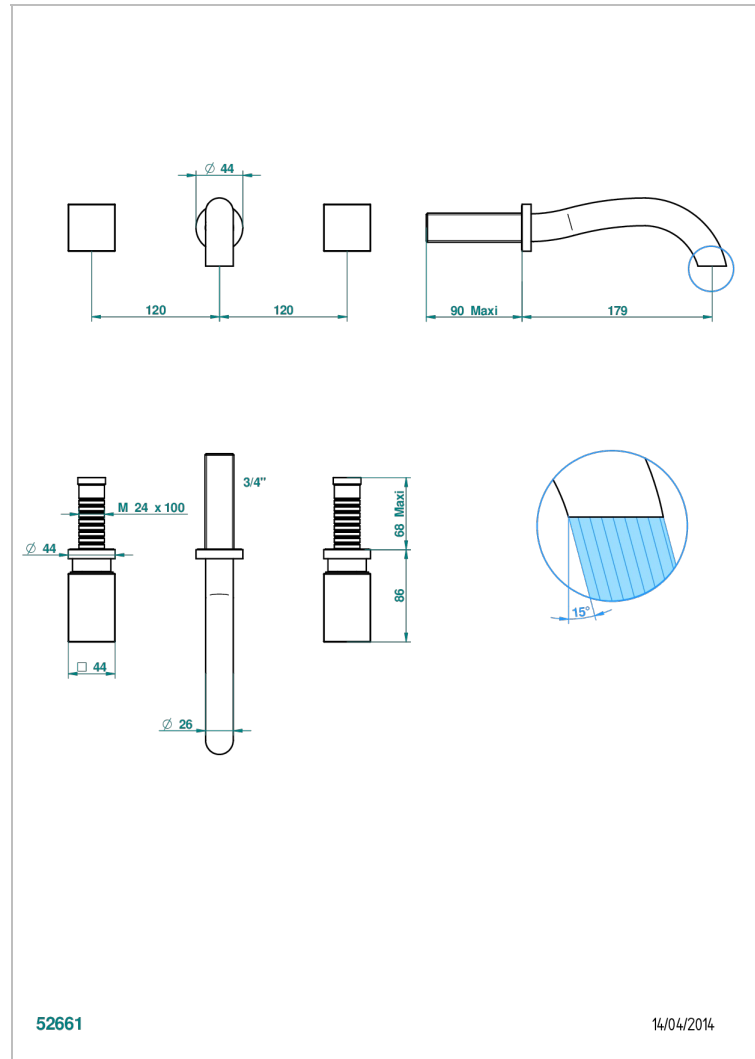

BEYOND CRYSTAL - CLEAR CRYSTAL

U6F-40GB

Trim only for wall mounted 3-hole basin mixer

THG[®]
PARIS

CHARACTERISTIC

- Beyond Crystal - Clear crystal
- Trim only for wall mounted 3-hole basin mixer

TECHNICAL SPECS

- Recommandé : 3 bars (max. 5 bars) - Advised : 43,5 psi (max. 72 psi)
- 5,7 l/min à 3 bars (1.5 gpm at 43.5 psi)

RELATED SKU'S

- Ref. G00-40AC Rough parts for wall mounted 3 hole mixer, cross handle version
- Ref. G00-40AM Rough parts for wall mounted 3 hole mixer, lever handle version