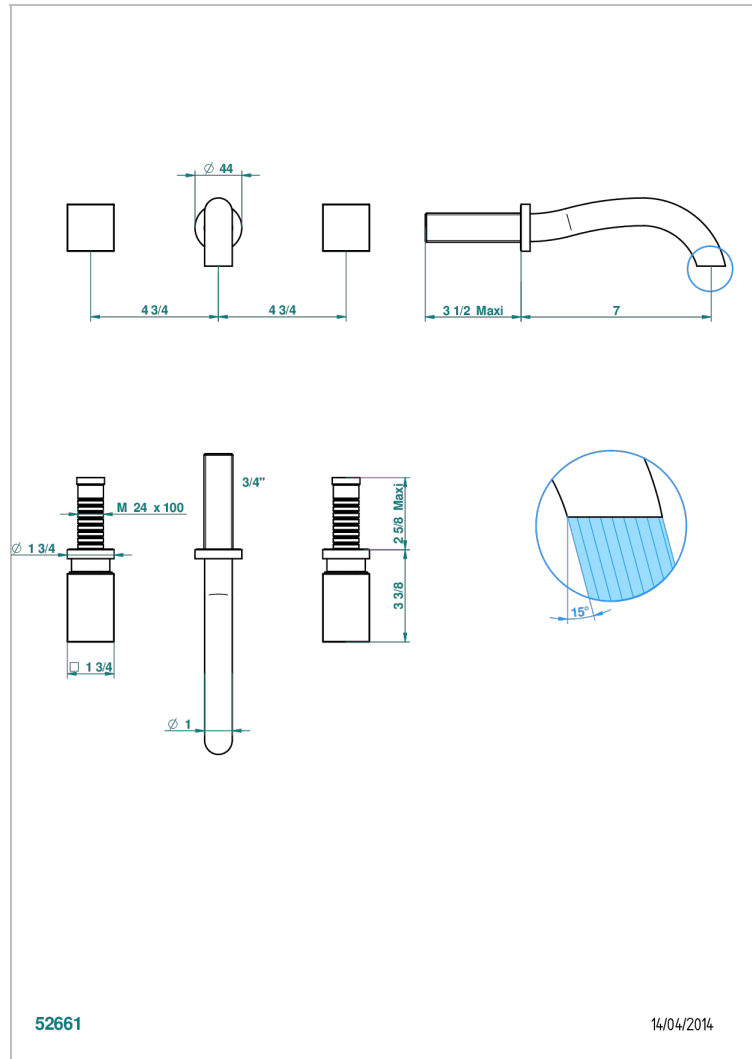

# BEYOND CRYSTAL - CLEAR CRYSTAL

U6F-40GB

Trim only for wall mounted 3-hole basin mixer

THG<sup>®</sup>  
PARIS

## CHARACTERISTIC

- Beyond Crystal - Clear crystal
- Trim only for wall mounted 3-hole basin mixer

## TECHNICAL SPECS

- Recommandé : 3 bars (max. 5 bars) - Advised : 43,5 psi (max. 72 psi)
- 5,7 l/min à 3 bars (1.5 gpm at 43.5 psi)

## RELATED SKU'S

- Ref. G00-40AC Rough parts for wall mounted 3 hole mixer, cross handle version
- Ref. G00-40AM Rough parts for wall mounted 3 hole mixer, lever handle version