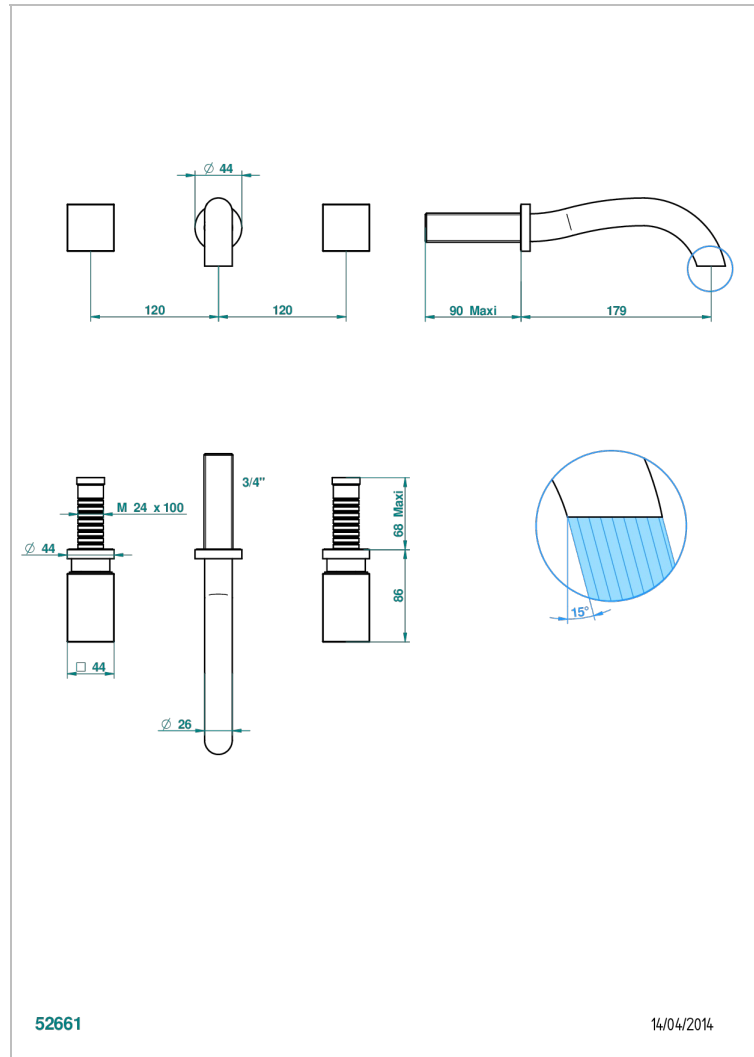

BEYOND CRYSTAL - CLEAR CRYSTAL

U6F-40GB

Trim only for wall mounted 3-hole basin mixer

THG[®]
PARIS

CHARACTERISTIC

- Beyond Crystal - Clear crystal
- Trim only for wall mounted 3-hole basin mixer

TECHNICAL SPECS

- Recommandé : 3 bars (max. 5 bars) - Advised : 43,5 psi (max. 72 psi)
- 5,7 l/min à 3 bars (1.5 gpm at 43.5 psi)

RELATED SKU'S

- Ref. G00-40AC Rough parts for wall mounted 3 hole mixer, cross handle version
- Ref. G00-40AM Rough parts for wall mounted 3 hole mixer, lever handle version