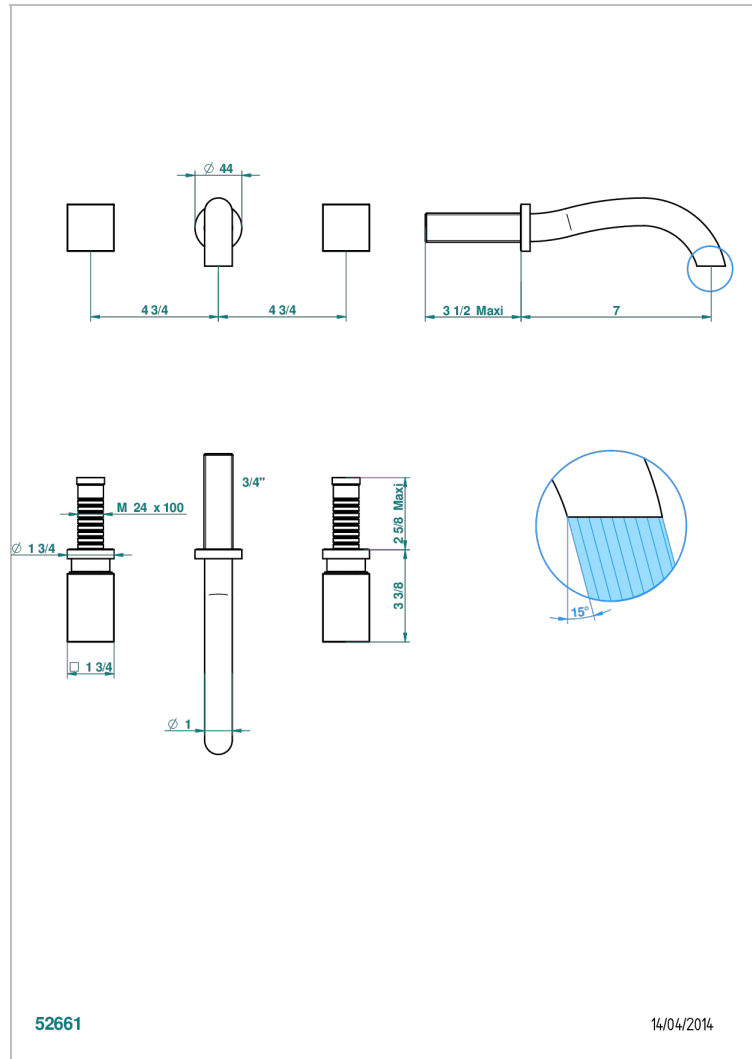

# BEYOND CRYSTAL - CLEAR CRYSTAL

U6F-40GB

Trim only for wall mounted 3-hole basin mixer

52661

14/04/2014

## CHARACTERISTIC

- Beyond Crystal - Clear crystal
- Trim only for wall mounted 3-hole basin mixer

## TECHNICAL SPECS

- Recommandé : 3 bars (max. 5 bars) - Advised : 43,5 psi (max. 72 psi)
- 5,7 l/min à 3 bars (1.5 gpm at 43.5 psi)

## RELATED SKU'S

- Ref. G00-40AC Rough parts for wall mounted 3 hole mixer, cross handle version
- Ref. G00-40AM Rough parts for wall mounted 3 hole mixer, lever handle version