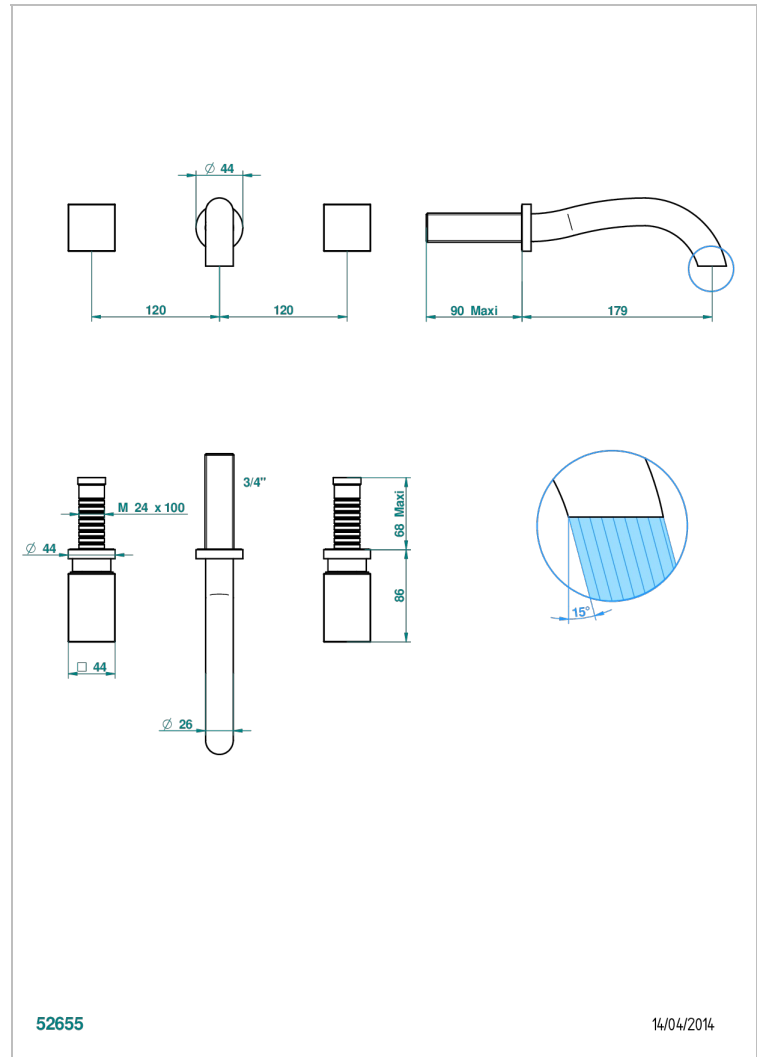

BEYOND CRYSTAL - RED CRYSTAL

U6H-41GB

Trim for wall mounted 3-hole bath set only

THG[®]
PARIS

CHARACTERISTIC

- Beyond Crystal - Red crystal
- Trim for wall mounted 3-hole bath set only

RELATED SKU'S

- Ref. G00-40AM/US Rough parts for wall set (one counter clockwise and one clockwise cartridges)

AVAILABLE FINITIONS

Black ceram - D30
Blush PVD - H62
Brass color PVD - H49
Brown bronze color PVD - F33
Chrome polished - A02
Chrome polished / gold polished - G02

Gold color PVD - H52
Gold mat - F07
Gold polished - F01
Graphite PVD - H64
Matt Umber PVD - H67
Matt blush PVD - H60