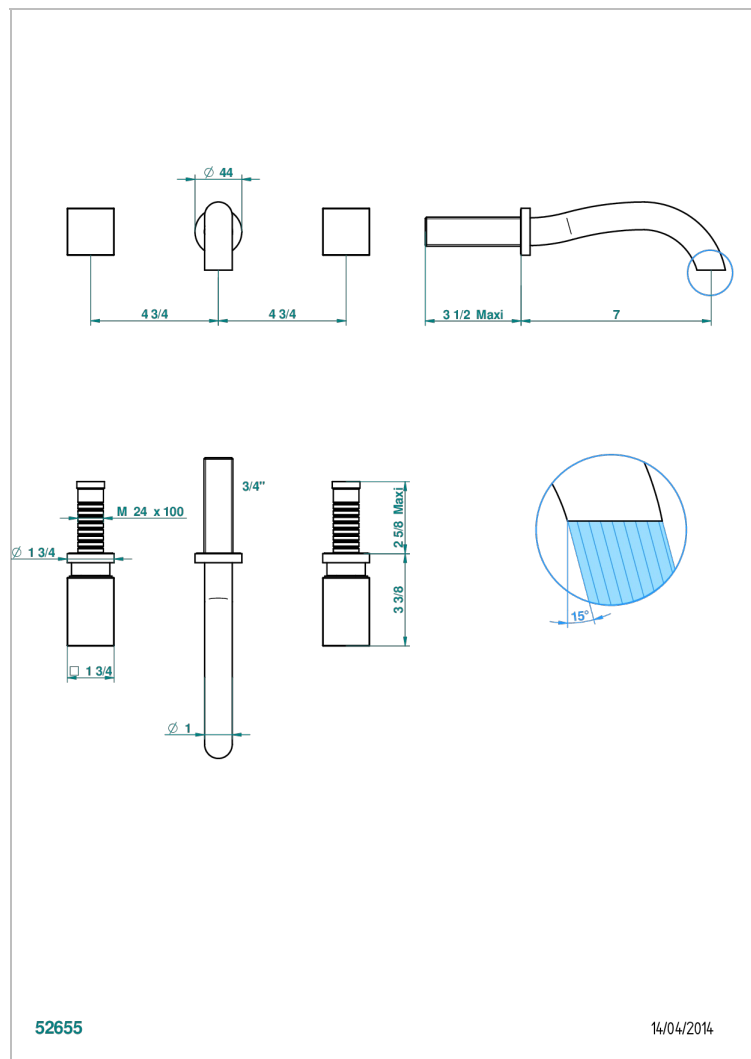

# BEYOND CRYSTAL - RED CRYSTAL

U6H-41GB

Trim for wall mounted 3-hole bath set only

THG<sup>®</sup>  
PARIS

52655

14/04/2014

## CHARACTERISTIC

- Beyond Crystal - Red crystal
- Trim for wall mounted 3-hole bath set only

## RELATED SKU'S

- Ref. G00-40AM/US Rough parts for wall set (one counter clockwise and one clockwise cartridges)