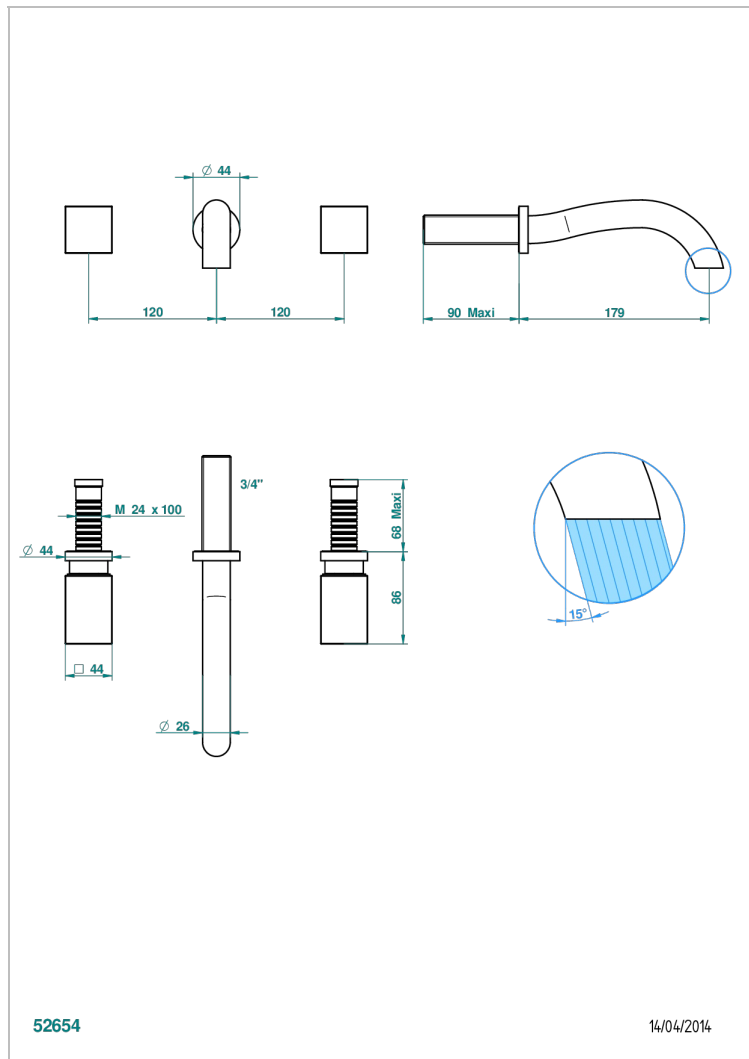

BEYOND CRYSTAL - CLEAR CRYSTAL

U6F-41GB

Trim for wall mounted 3-hole bath set only

THG[®]
PARIS

CHARACTERISTIC

- Beyond Crystal - Clear crystal
- Trim for wall mounted 3-hole bath set only

RELATED SKU'S

- Ref. G00-40AM/US Rough parts for wall set (one counter clockwise and one clockwise cartridges)

AVAILABLE FINITIONS

Black ceram - D30
Blush PVD - H62
Brass color PVD - H49
Brown bronze color PVD - F33
Chrome polished - A02
Chrome polished / gold polished - G02

Gold color PVD - H52
Gold mat - F07
Gold polished - F01
Graphite PVD - H64
Matt Umber PVD - H67
Matt blush PVD - H60