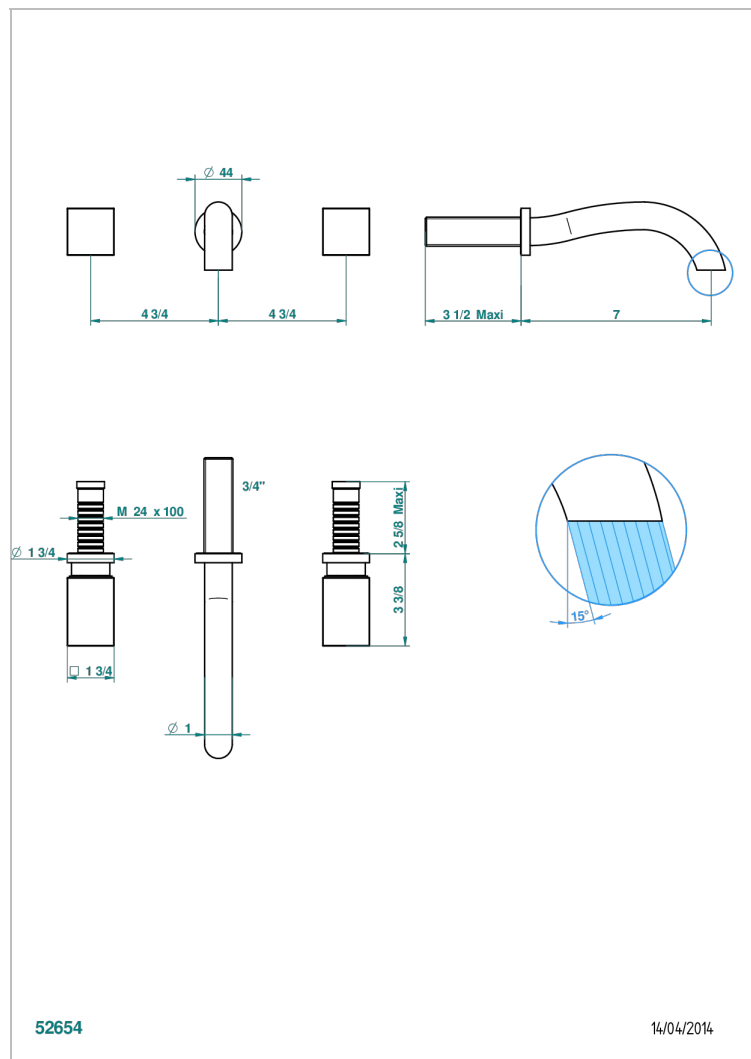

# BEYOND CRYSTAL - CLEAR CRYSTAL

U6F-41GB

Trim for wall mounted 3-hole bath set only

THG<sup>®</sup>  
PARIS

## CHARACTERISTIC

- Beyond Crystal - Clear crystal
- Trim for wall mounted 3-hole bath set only

## RELATED SKU'S

- Ref. G00-40AM/US Rough parts for wall set (one counter clockwise and one clockwise cartridges)