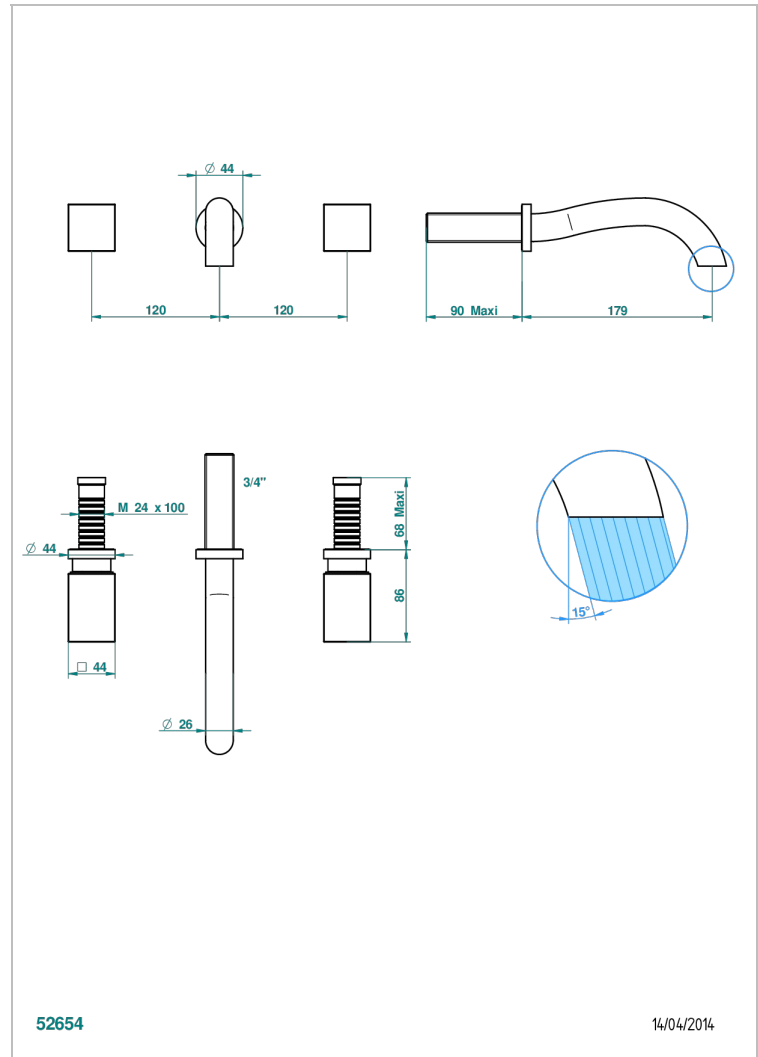

BEYOND CRYSTAL - CRISTAL CLARO

U6F-41GB

Trim only for wall mounted 3-hole bath mixer

THG[®]
PARIS

CARACTERÍSTICAS

- Beyond Crystal - cristal claro
- Trim only for wall mounted 3-hole bath mixer

PRODUCTOS RELACIONADOS

- Ref. G00-40AC Rough parts for wall mounted 3 hole mixer, cross handle version
- Ref. G00-40AM Rough parts for wall mounted 3 hole mixer, lever handle version

ACABADOS DISPONIBLES

Cerámica negra mate - D30
Cromo - A02
Cromo / dorado - G02
Cromo mate - C02
Dorado - F01
Dorado mate - F07