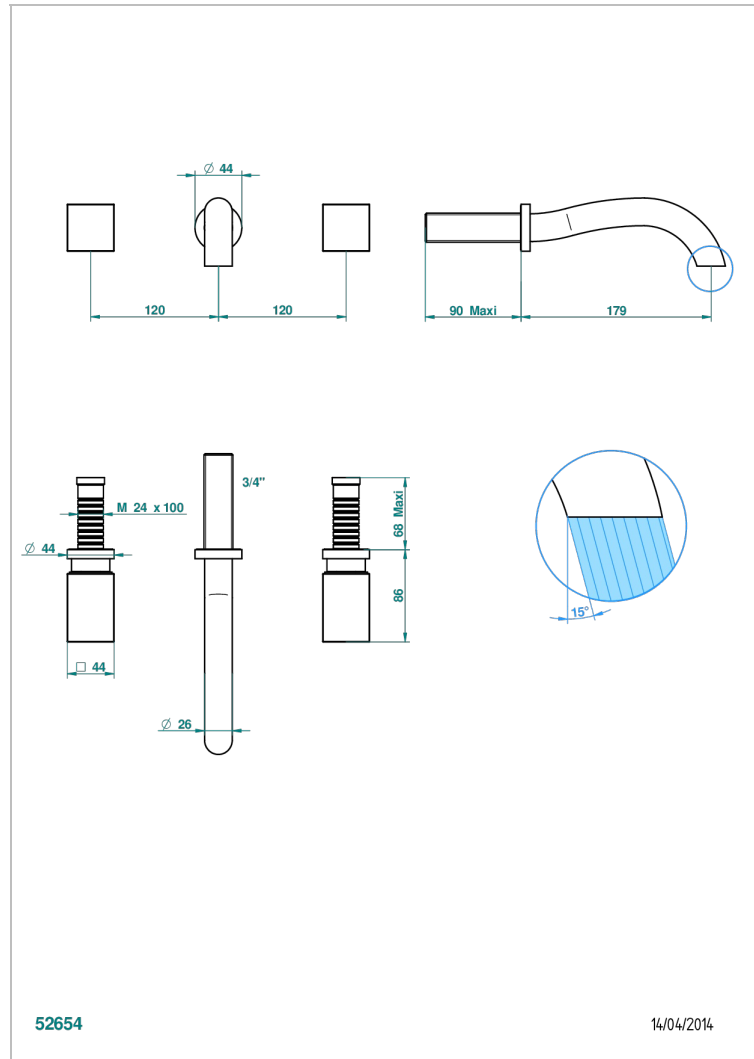

BEYOND CRYSTAL - CLEAR CRYSTAL

U6F-41GB

Trim only for wall mounted 3-hole bath mixer

CHARACTERISTIC

- Beyond Crystal - Clear crystal
- Trim only for wall mounted 3-hole bath mixer

RELATED SKU'S

- Ref. G00-40AC Rough parts for wall mounted 3 hole mixer, cross handle version
- Ref. G00-40AM Rough parts for wall mounted 3 hole mixer, lever handle version

AVAILABLE FINITIONS

Antique nickel - H28
Black ceram - D30
Blush PVD - H62
Brass color PVD - H49
Brown bronze color PVD - F33
Gold color PVD - H52

Graphite PVD - H64
Matt Umber PVD - H67
Matt blush PVD - H60
Matt brass color PVD - H50
Matt brown bronze color PVD - F34
Matt chrome - C02