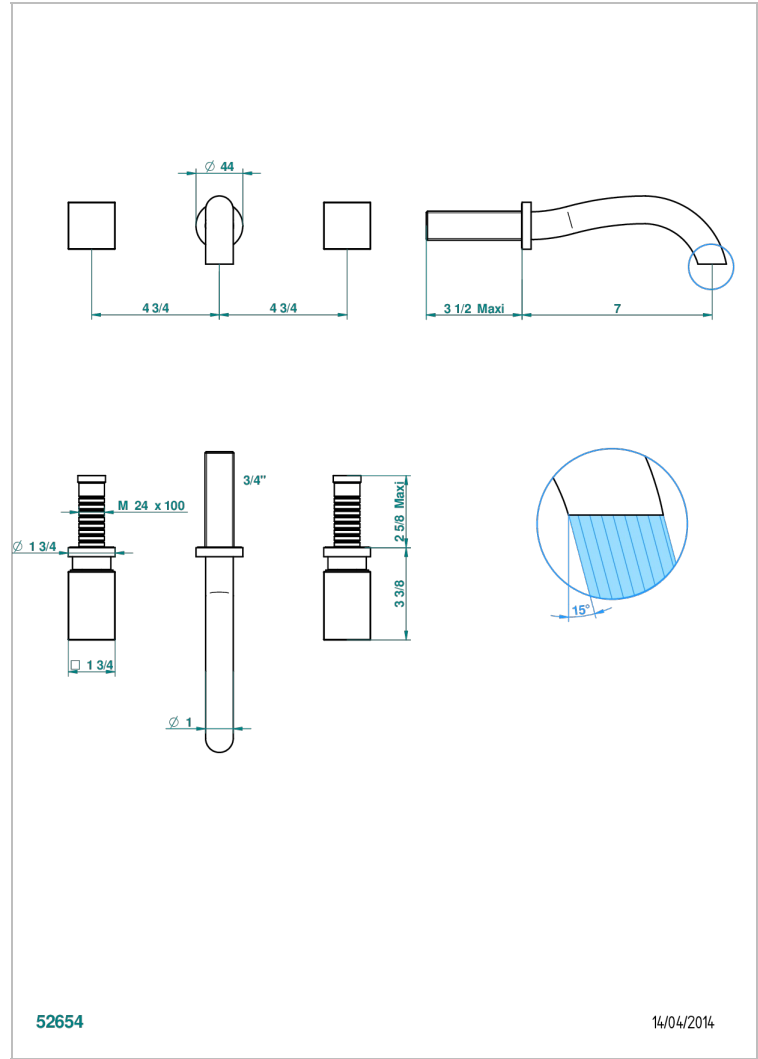

BEYOND CRYSTAL - CRISTAL CLARO

U6F-41GB

Trim only for wall mounted 3-hole bath mixer

THG[®]
PARIS

CARACTERÍSTICAS

- Beyond Crystal - cristal claro
- Trim only for wall mounted 3-hole bath mixer

PRODUCTOS RELACIONADOS

- Ref. G00-40AC Rough parts for wall mounted 3 hole mixer, cross handle version
- Ref. G00-40AM Rough parts for wall mounted 3 hole mixer, lever handle version

ACABADOS DISPONIBLES

Cerámica negra mate - D30
Cromo - A02
Cromo / dorado - G02
Cromo mate - C02
Dorado - F01
Dorado mate - F07