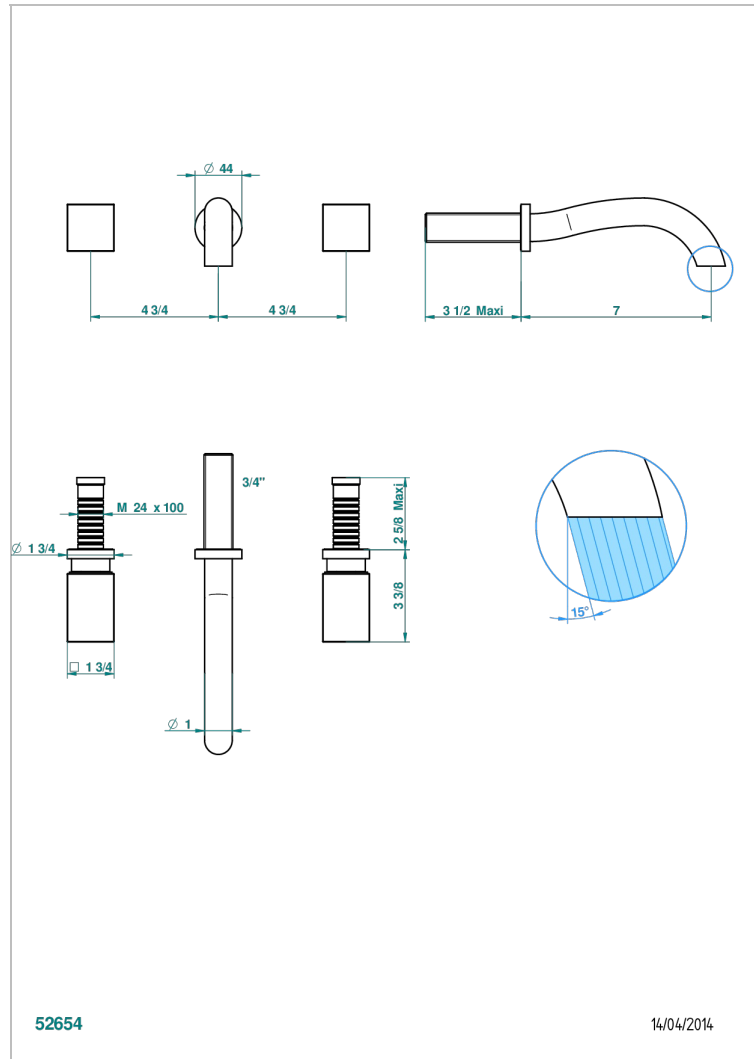

# BEYOND CRYSTAL - CLEAR CRYSTAL

U6F-41GB

Trim only for wall mounted 3-hole bath mixer

## CHARACTERISTIC

- Beyond Crystal - Clear crystal
- Trim only for wall mounted 3-hole bath mixer

## RELATED SKU'S

- Ref. G00-40AC Rough parts for wall mounted 3 hole mixer, cross handle version
- Ref. G00-40AM Rough parts for wall mounted 3 hole mixer, lever handle version