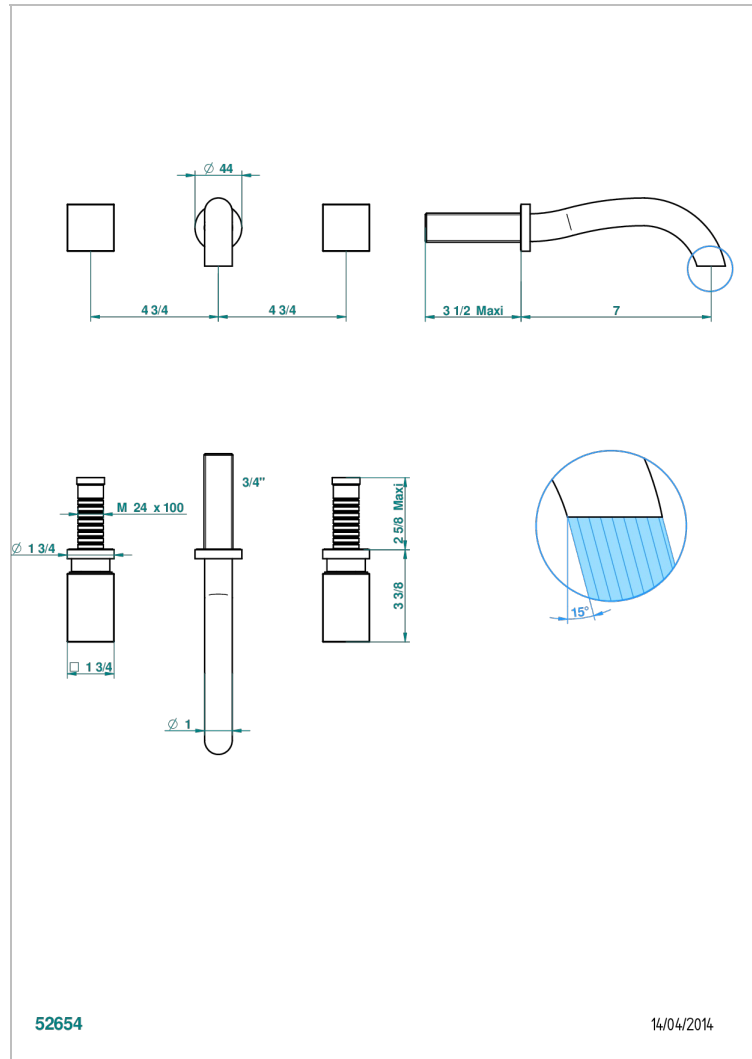

BEYOND CRYSTAL - CLEAR CRYSTAL

U6F-41GB

Trim only for wall mounted 3-hole bath mixer

THG[®]
PARIS

CHARACTERISTIC

- Beyond Crystal - Clear crystal
- Trim only for wall mounted 3-hole bath mixer

RELATED SKU'S

- Ref. G00-40AC Rough parts for wall mounted 3 hole mixer, cross handle version
- Ref. G00-40AM Rough parts for wall mounted 3 hole mixer, lever handle version

AVAILABLE FINITIONS

Antique nickel - H28
Black ceram - D30
Blush PVD - H62
Brass color PVD - H49
Brown bronze color PVD - F33
Gold color PVD - H52