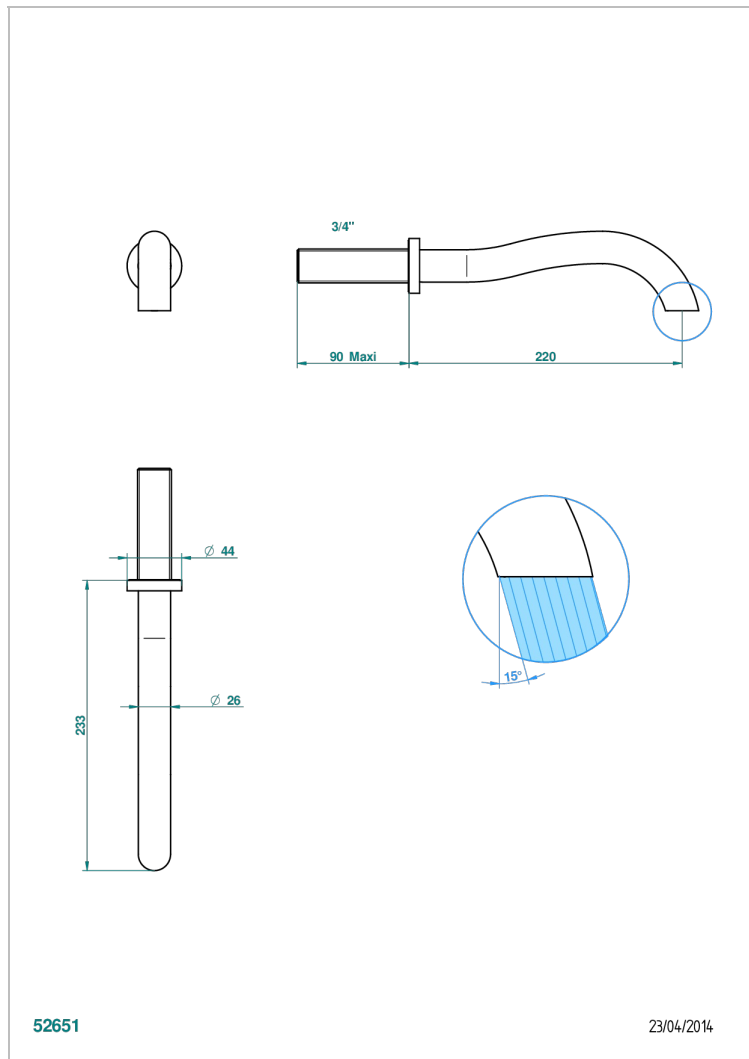

# BEYOND CRYSTAL -BUE CRYSTAL

U6K-43SGB

Basin wall spout 3/4 no T junction

THG<sup>®</sup>  
PARIS

## CHARACTERISTIC

- Beyond Crystal -Bue crystal
- Basin wall spout 3/4 no T junction

## TECHNICAL SPECS

- Recommandé : 3 bars (max. 5 bars) - Advised : 43,5 psi (max. 72 psi)
- 8,3 l/min à 3 bars (2.2 gpm at 43.5 psi)