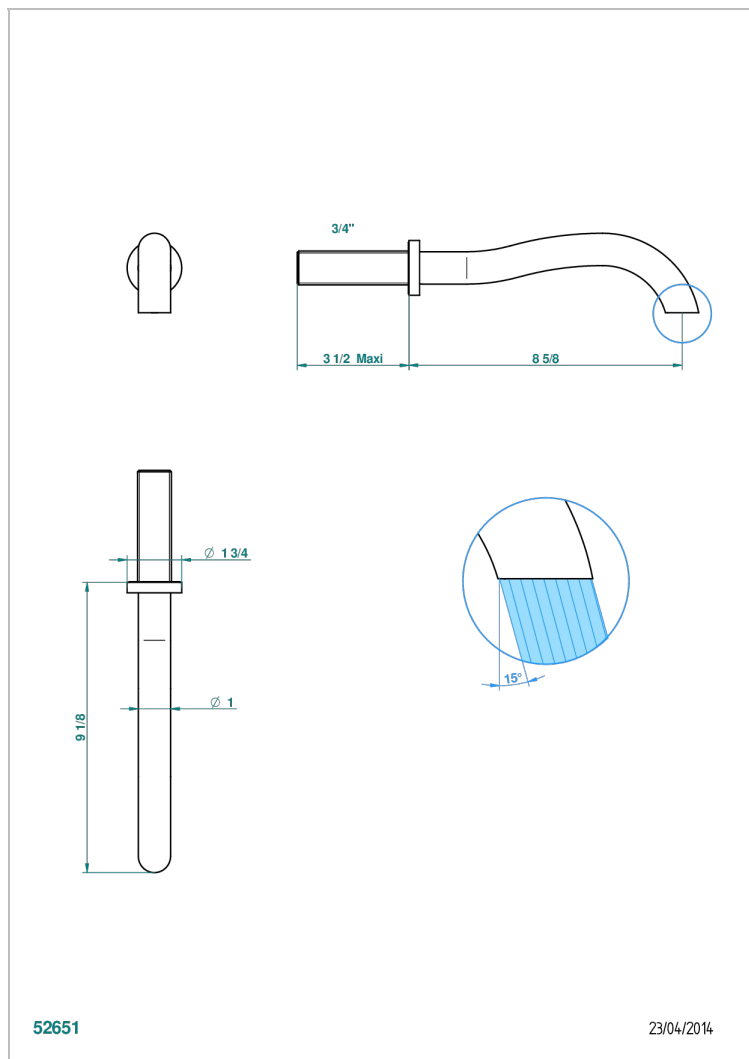

BEYOND CRYSTAL -BUE CRYSTAL

U6K-43SGB

Basin wall spout 3/4 no T junction

THG[®]
PARIS

CHARACTERISTIC

- Beyond Crystal -Bue crystal
- Basin wall spout 3/4 no T junction

TECHNICAL SPECS

- Recommandé : 3 bars (max. 5 bars) - Advised : 43,5 psi (max. 72 psi)
- 8,3 l/min à 3 bars (2.2 gpm at 43.5 psi)