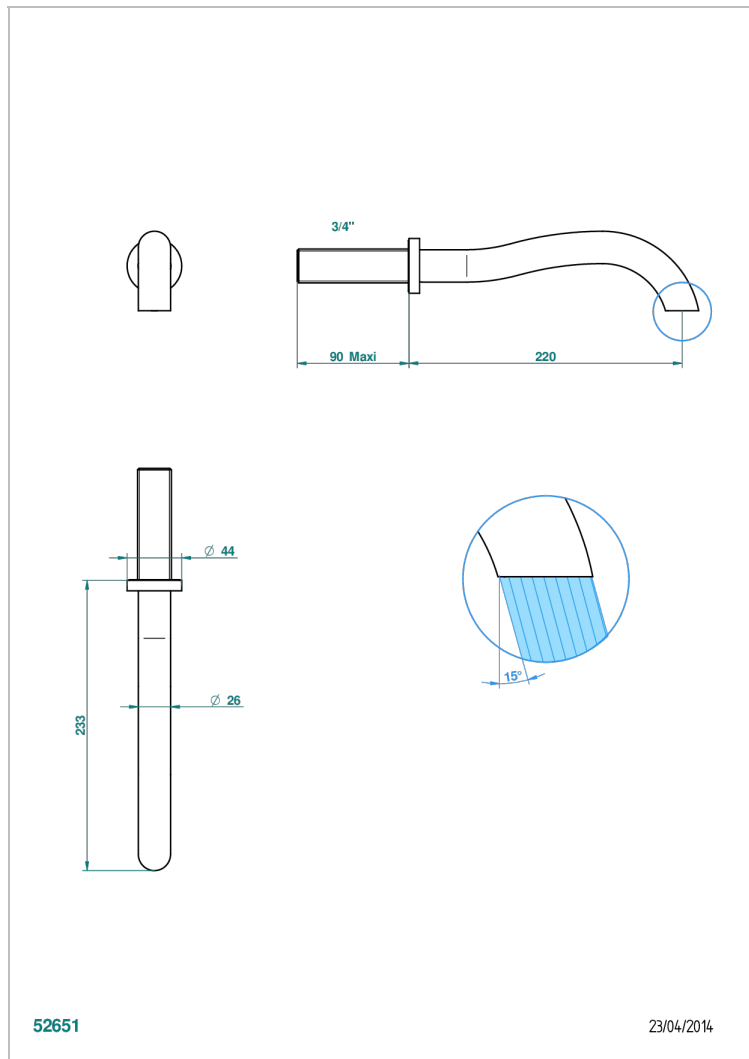

BEYOND CRYSTAL -BUE CRYSTAL

U6K-43SGB

Basin wall spout 3/4 no T junction

THG[®]
PARIS

CHARACTERISTIC

- Beyond Crystal -Bue crystal
- Basin wall spout 3/4 no T junction

TECHNICAL SPECS

- Recommandé : 3 bars (max. 5 bars) - Advised : 43,5 psi (max. 72 psi)
- 8,3 l/min à 3 bars (2.2 gpm at 43.5 psi)