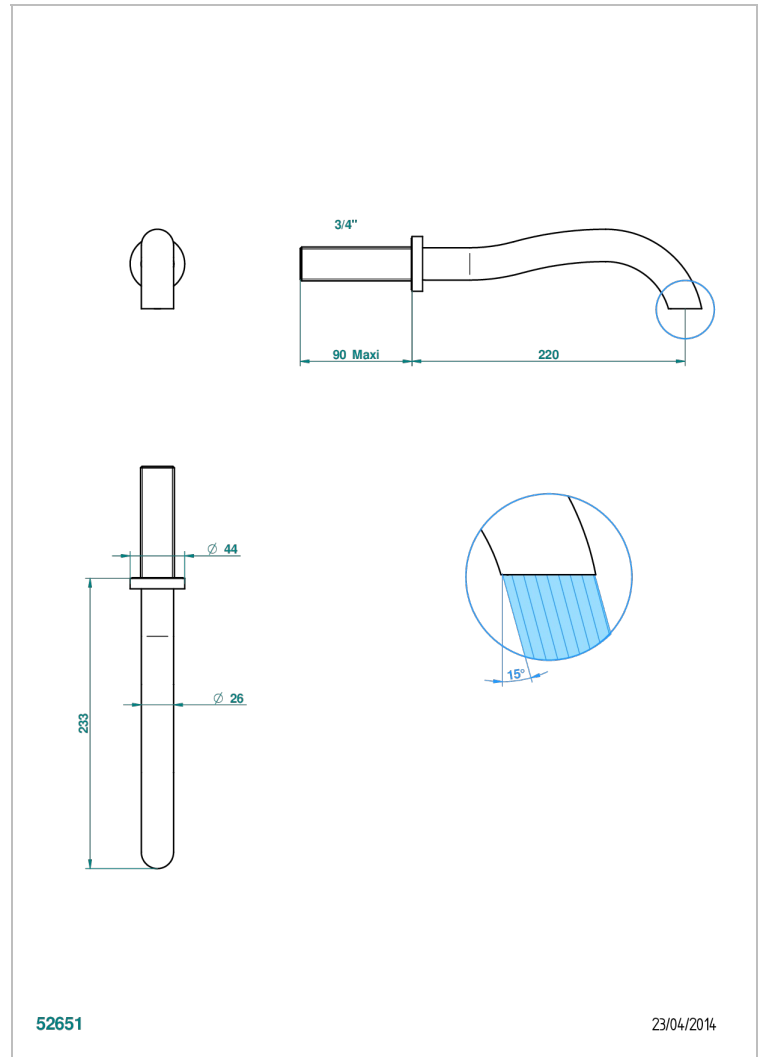

# BEYOND CRYSTAL, BLAUEN KRISTALL

U6K-43SGB

Basin wall spout 3/4 no T junction

THG<sup>®</sup>  
PARIS

52651

23/04/2014

## EIGENSCHAFTEN

- Beyond Crystal, blauen Kristall
- Basin wall spout 3/4 no T junction

## TECHNISCHE DATEN

- Recommandé : 3 bars (max. 5 bars) - Advised : 43,5 psi (max. 72 psi)
- 8,3 l/min à 3 bars (2.2 gpm at 43.5 psi)