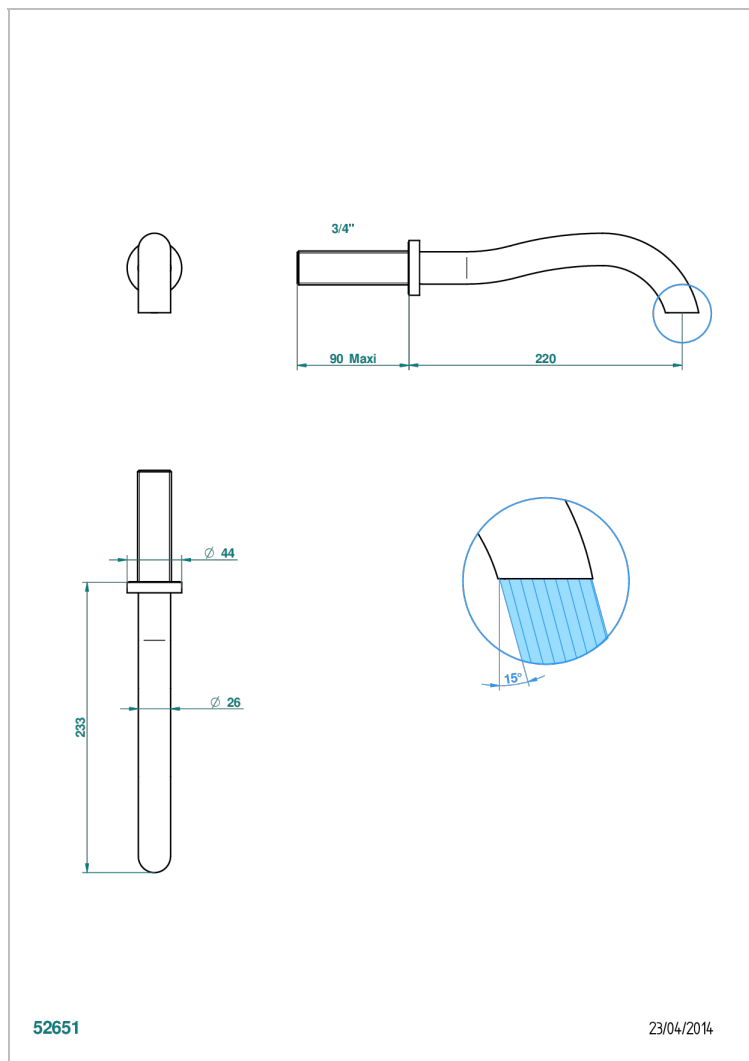

BEYOND CRYSTAL - CHAMPAGNE CRYSTAL

U6J-43SGB

Basin wall spout 3/4 no T junction

THG
PARIS

CHARACTERISTIC

- Beyond Crystal - Champagne crystal
- Basin wall spout 3/4 no T junction

TECHNICAL SPECS

- Recommandé : 3 bars (max. 5 bars) - Advised : 43,5 psi (max. 72 psi)
- 8,3 l/min à 3 bars (2.2 gpm at 43.5 psi)

AVAILABLE FINITIONS

Antique nickel - H28
Black ceram - D30
Blush PVD - H62
Brass color PVD - H49
Brown bronze color PVD - F33
Gold color PVD - H52

Graphite PVD - H64
Matt Umber PVD - H67
Matt blush PVD - H60
Matt brass color PVD - H50
Matt brown bronze color PVD - F34
Matt chrome - C02