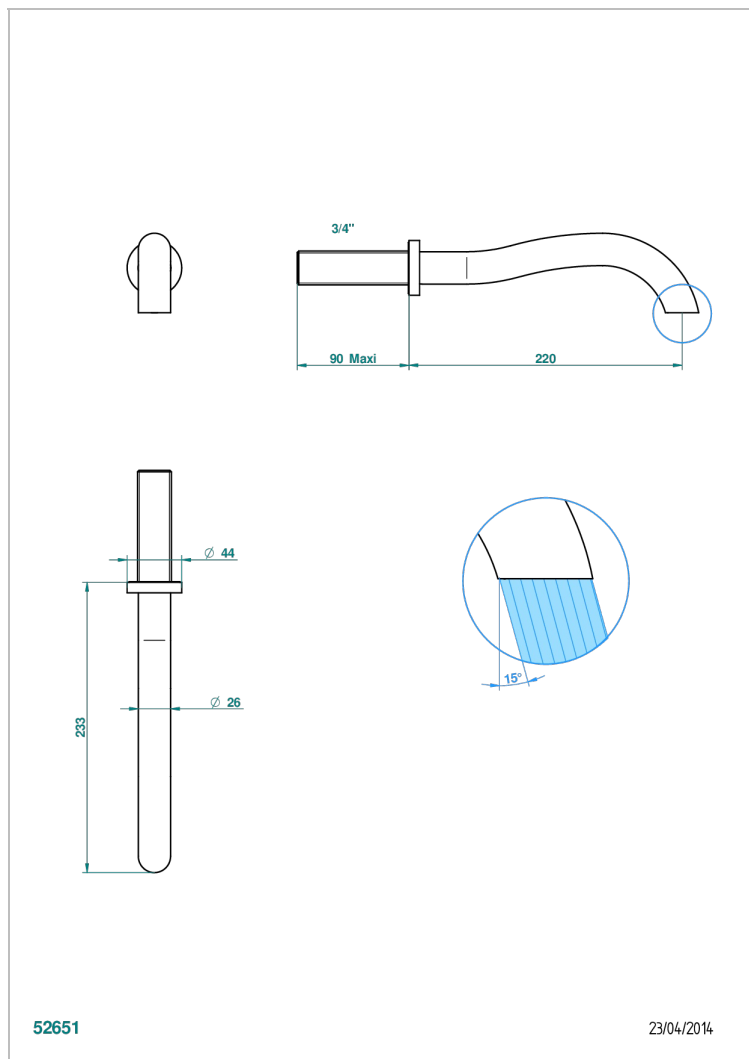

# BEYOND CRYSTAL - RED CRYSTAL

U6H-43SGB

Basin wall spout 3/4 no T junction

THG<sup>®</sup>  
PARIS

## CHARACTERISTIC

- Beyond Crystal - Red crystal
- Basin wall spout 3/4 no T junction

## TECHNICAL SPECS

- Recommandé : 3 bars (max. 5 bars) - Advised : 43,5 psi (max. 72 psi)
- 8,3 l/min à 3 bars (2.2 gpm at 43.5 psi)