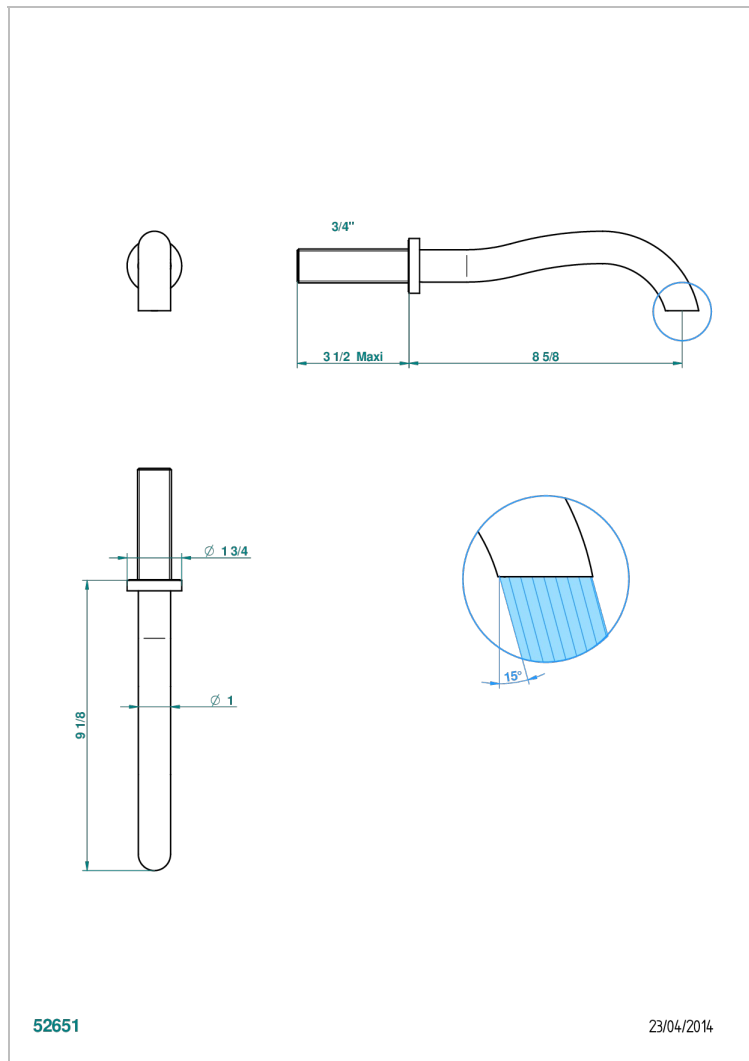

# BEYOND CRYSTAL - RED CRYSTAL

U6H-43SGB

Basin wall spout 3/4 no T junction

THG<sup>®</sup>  
PARIS

## CHARACTERISTIC

- Beyond Crystal - Red crystal
- Basin wall spout 3/4 no T junction

## TECHNICAL SPECS

- Recommandé : 3 bars (max. 5 bars) - Advised : 43,5 psi (max. 72 psi)
- 8,3 l/min à 3 bars (2.2 gpm at 43.5 psi)