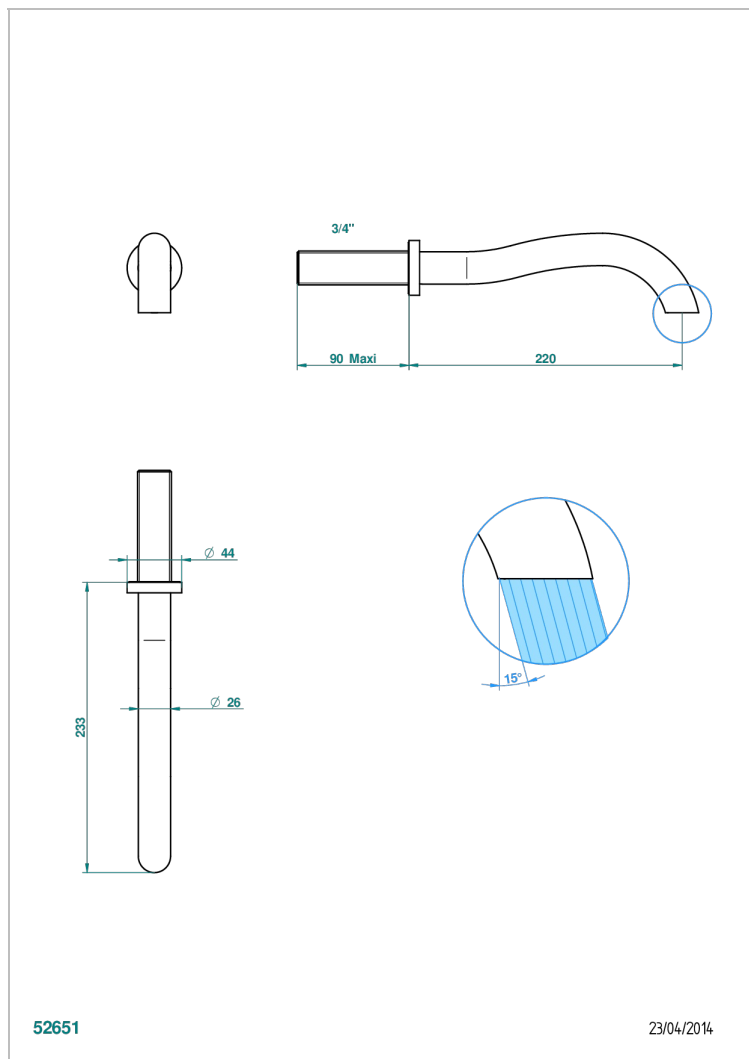

BEYOND CRYSTAL - CRISTAL ROJO

U6H-43SGB

Basin wall spout 3/4 no T junction

THG[®]
PARIS

CARACTERÍSTICAS

- Beyond Crystal - cristal rojo
- Basin wall spout 3/4 no T junction

ESPECIFICACIONES TÉCNICAS

- Recommandé : 3 bars (max. 5 bars) - Advised : 43,5 psi (max. 72 psi)
- 8,3 l/min à 3 bars (2.2 gpm at 43.5 psi)