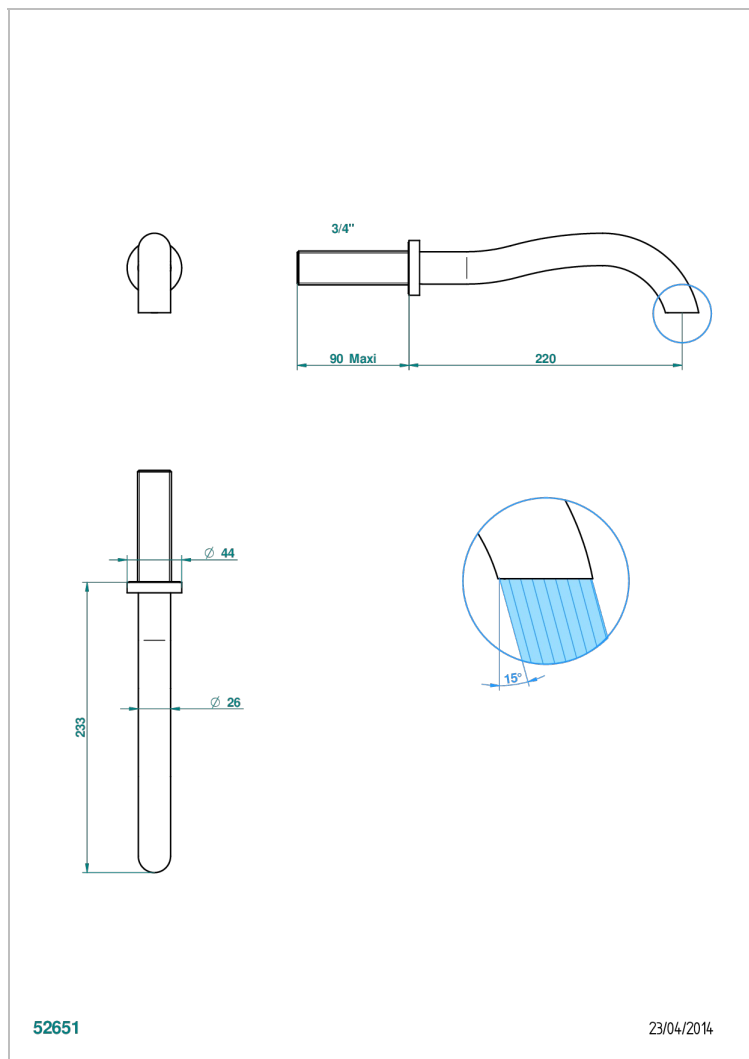

# BEYOND CRYSTAL - CLEAR CRYSTAL

U6F-43SGB

Basin wall spout 3/4 no T junction

THG<sup>®</sup>  
PARIS

## CHARACTERISTIC

- Beyond Crystal - Clear crystal
- Basin wall spout 3/4 no T junction

## TECHNICAL SPECS

- Recommandé : 3 bars (max. 5 bars) - Advised : 43,5 psi (max. 72 psi)
- 8,3 l/min à 3 bars (2.2 gpm at 43.5 psi)