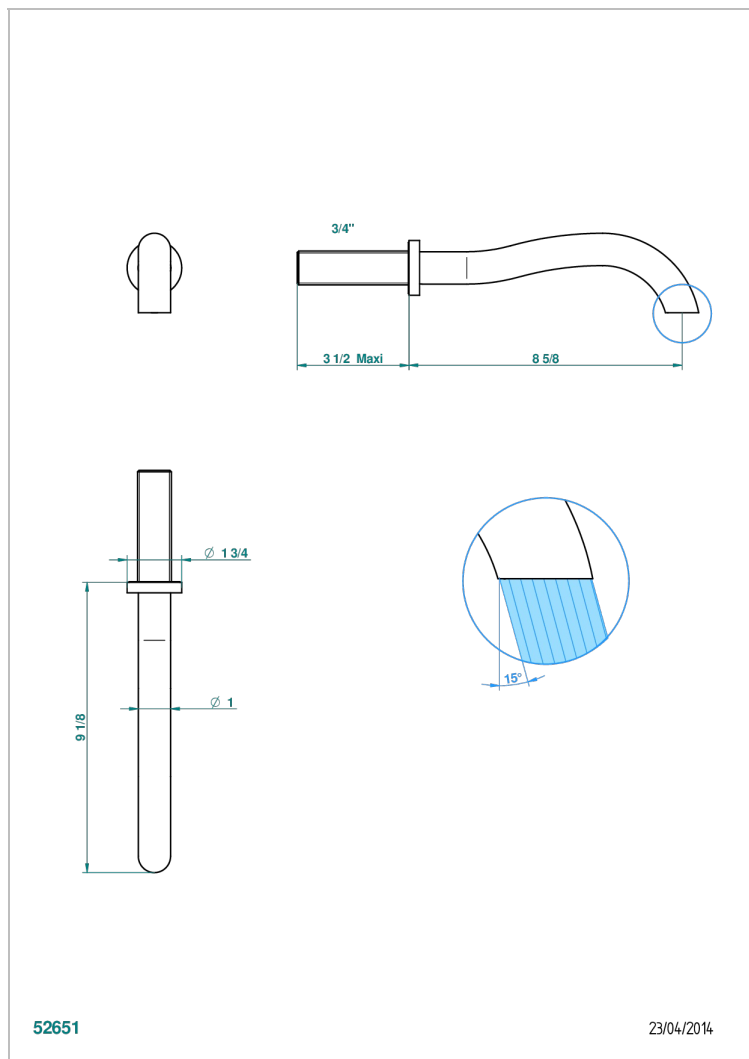

BEYOND CRYSTAL - CLEAR CRYSTAL

U6F-43SGB

Basin wall spout 3/4 no T junction

THG[®]
PARIS

CHARACTERISTIC

- Beyond Crystal - Clear crystal
- Basin wall spout 3/4 no T junction

TECHNICAL SPECS

- Recommandé : 3 bars (max. 5 bars) - Advised : 43,5 psi (max. 72 psi)
- 8,3 l/min à 3 bars (2.2 gpm at 43.5 psi)