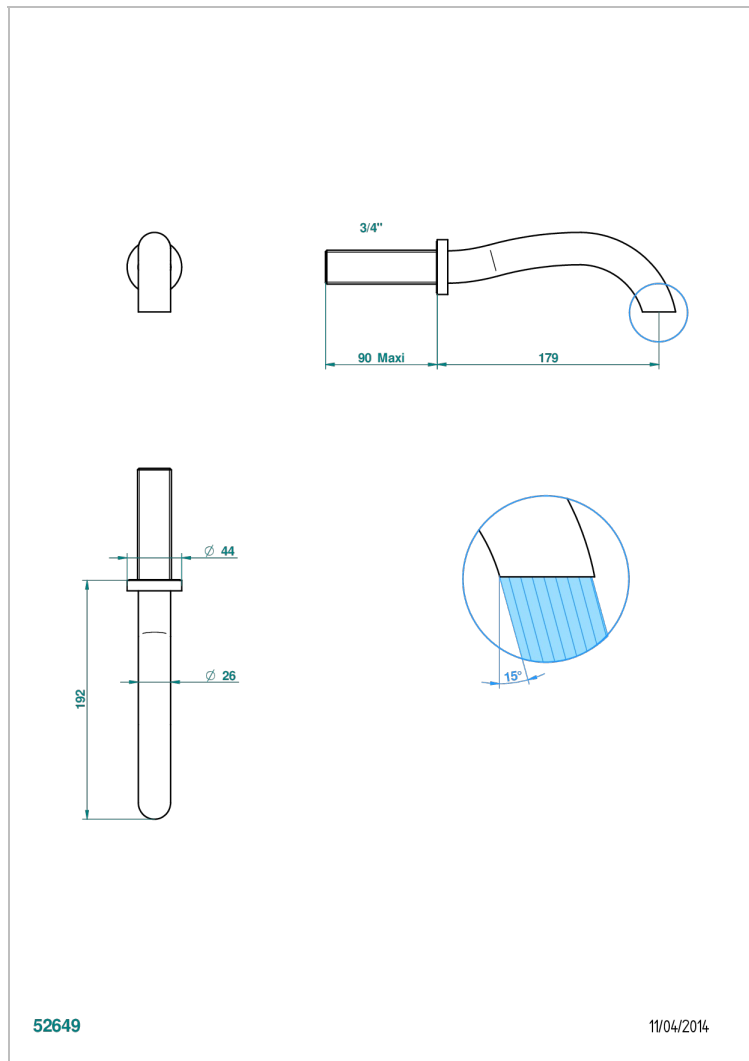

BEYOND CRYSTAL -BUE CRYSTAL

U6K-43GB

Basin wall spout 3/4 no T junction

THG[®]
PARIS

CHARACTERISTIC

- Beyond Crystal -Bue crystal
- Basin wall spout 3/4 no T junction

TECHNICAL SPECS

- Recommandé : 3 bars (max. 5 bars) - Advised : 43,5 psi (max. 72 psi)
- 8,3 l/min à 3 bars (2.2 gpm at 43.5 psi)

AVAILABLE FINITIONS

Antique nickel - H28
Black ceram - D30
Blush PVD - H62
Brass color PVD - H49
Brown bronze color PVD - F33
Gold color PVD - H52

Graphite PVD - H64
Matt Umber PVD - H67
Matt blush PVD - H60
Matt brass color PVD - H50
Matt brown bronze color PVD - F34
Matt chrome - C02