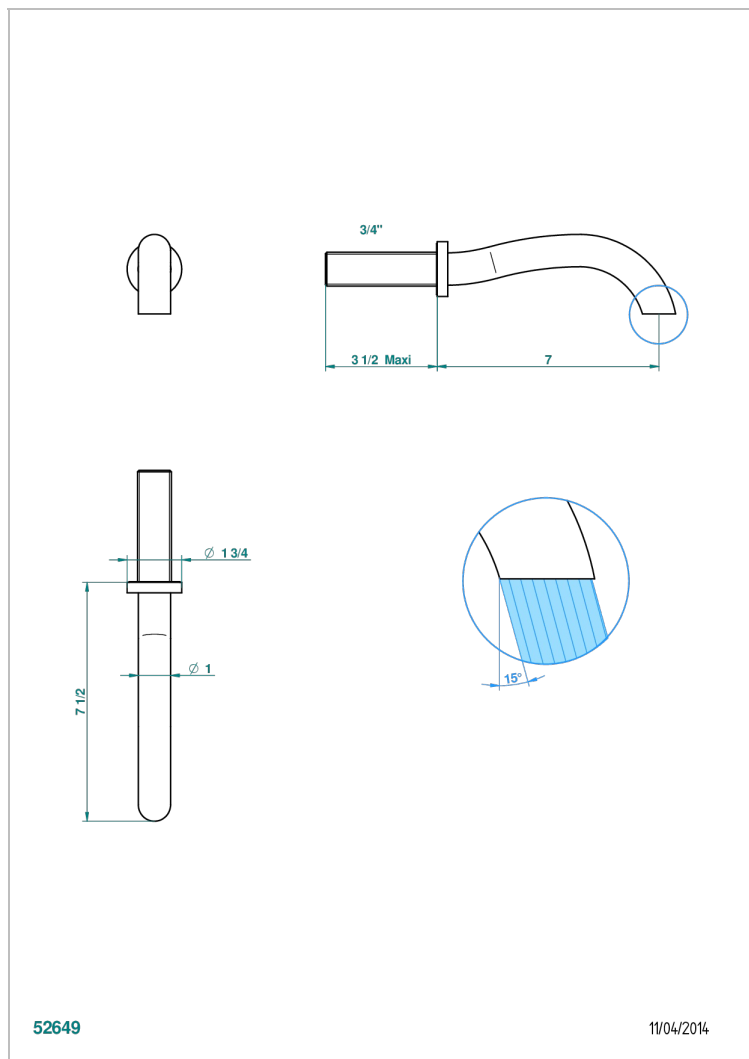

# BEYOND CRYSTAL -BUE CRYSTAL

U6K-43GB

Basin wall spout 3/4 no T junction

THG<sup>®</sup>  
PARIS

## CHARACTERISTIC

- Beyond Crystal -Bue crystal
- Basin wall spout 3/4 no T junction

## TECHNICAL SPECS

- Recommandé : 3 bars (max. 5 bars) - Advised : 43,5 psi (max. 72 psi)
- 8,3 l/min à 3 bars (2.2 gpm at 43.5 psi)