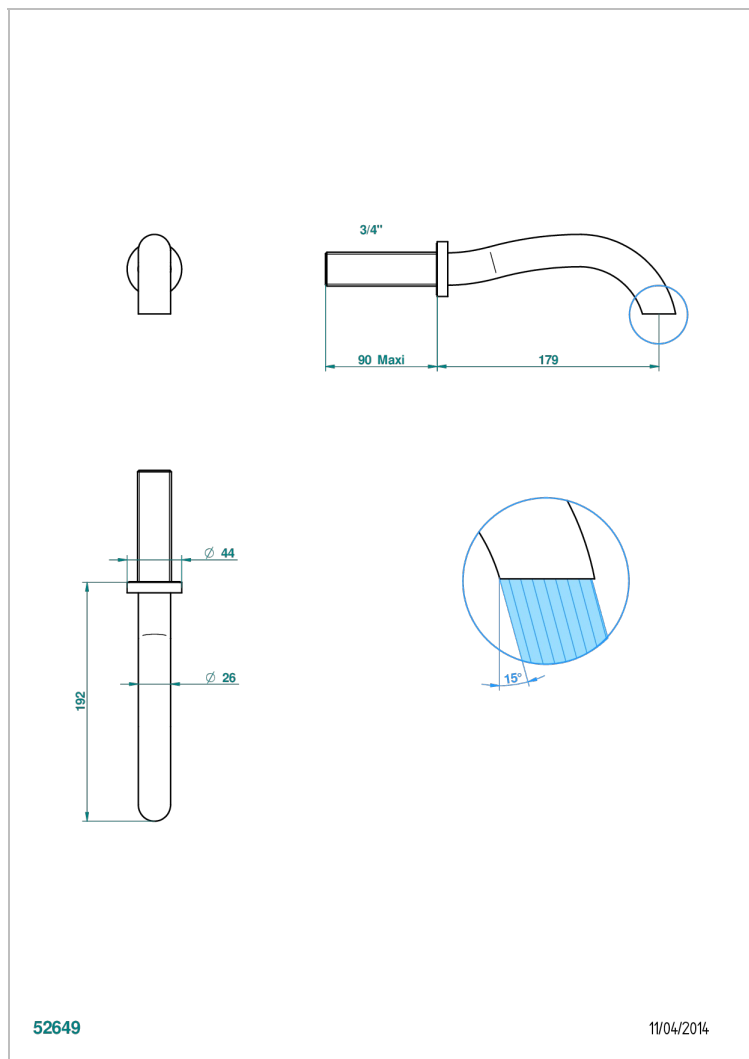

# BEYOND CRYSTAL -BUE CRYSTAL

U6K-43GB

Basin wall spout 3/4 no T junction

THG<sup>®</sup>  
PARIS

## CHARACTERISTIC

- Beyond Crystal -Bue crystal
- Basin wall spout 3/4 no T junction

## TECHNICAL SPECS

- Recommandé : 3 bars (max. 5 bars) - Advised : 43,5 psi (max. 72 psi)
- 8,3 l/min à 3 bars (2.2 gpm at 43.5 psi)