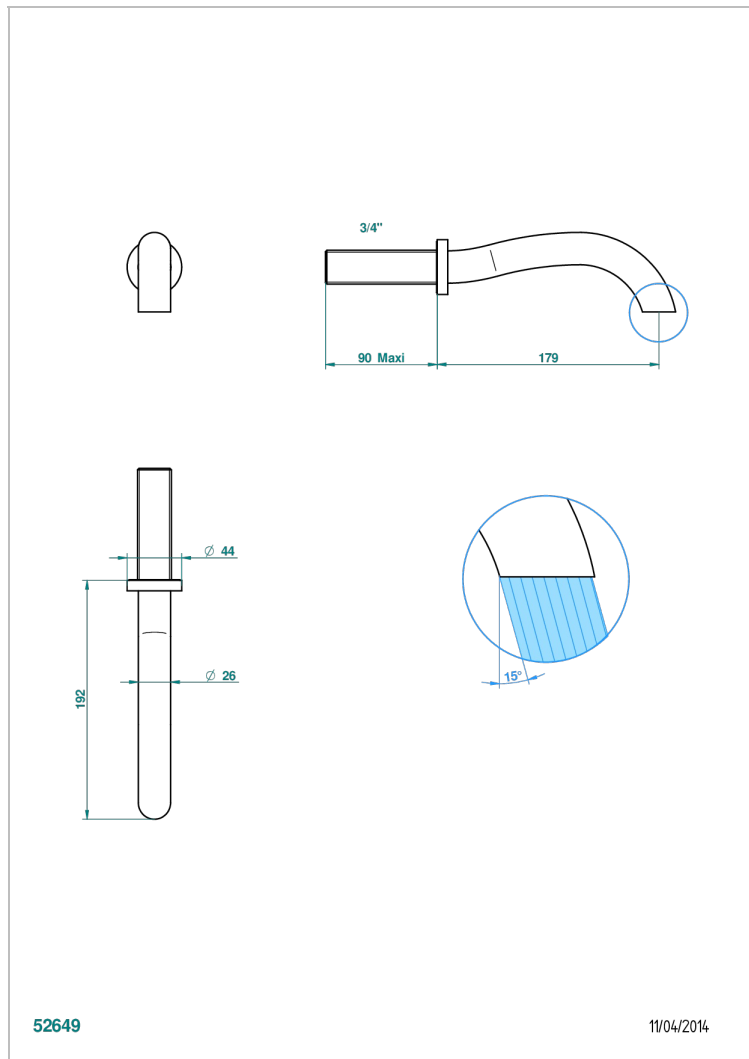

BEYOND CRYSTAL -BUE CRYSTAL

U6K-43GB

Basin wall spout 3/4 no T junction

THG[®]
PARIS

CHARACTERISTIC

- Beyond Crystal -Bue crystal
- Basin wall spout 3/4 no T junction

TECHNICAL SPECS

- Recommandé : 3 bars (max. 5 bars) - Advised : 43,5 psi (max. 72 psi)
- 8,3 l/min à 3 bars (2.2 gpm at 43.5 psi)