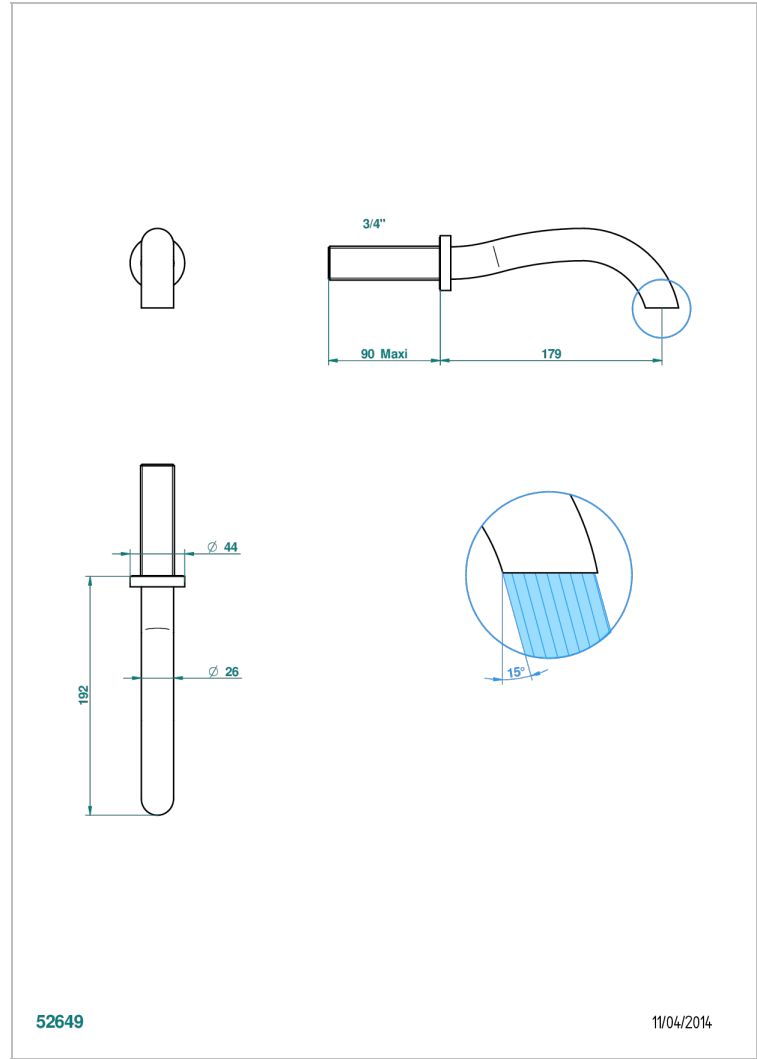

# BEYOND CRYSTAL, BLAUEN KRISTALL

U6K-43GB

Basin wall spout 3/4 no T junction

THG<sup>®</sup>  
PARIS

52649

11/04/2014

## EIGENSCHAFTEN

- Beyond Crystal, blauen Kristall
- Basin wall spout 3/4 no T junction

## TECHNISCHE DATEN

- Recommandé : 3 bars (max. 5 bars) - Advised : 43,5 psi (max. 72 psi)
- 8,3 l/min à 3 bars (2.2 gpm at 43.5 psi)