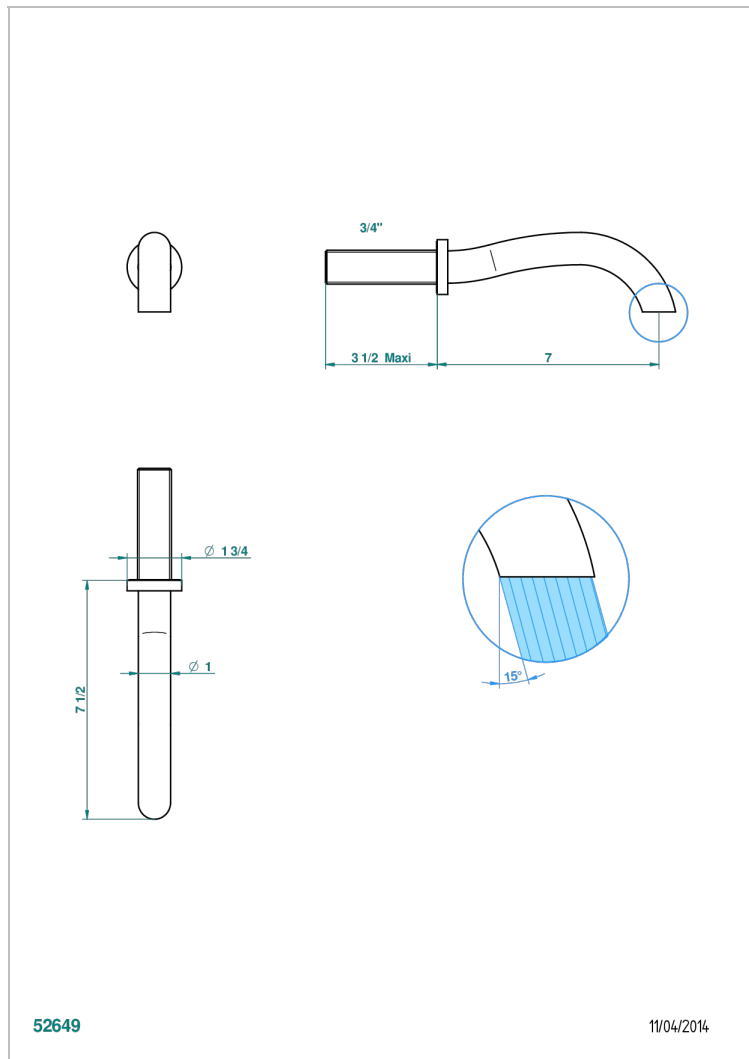

# BEYOND CRYSTAL - CHAMPAGNE CRYSTAL

U6J-43GB

Basin wall spout 3/4 no T junction

THG<sup>®</sup>  
PARIS

## CHARACTERISTIC

- Beyond Crystal - Champagne crystal
- Basin wall spout 3/4 no T junction

## TECHNICAL SPECS

- Recommandé : 3 bars (max. 5 bars) - Advised : 43,5 psi (max. 72 psi)
- 8,3 l/min à 3 bars (2.2 gpm at 43.5 psi)