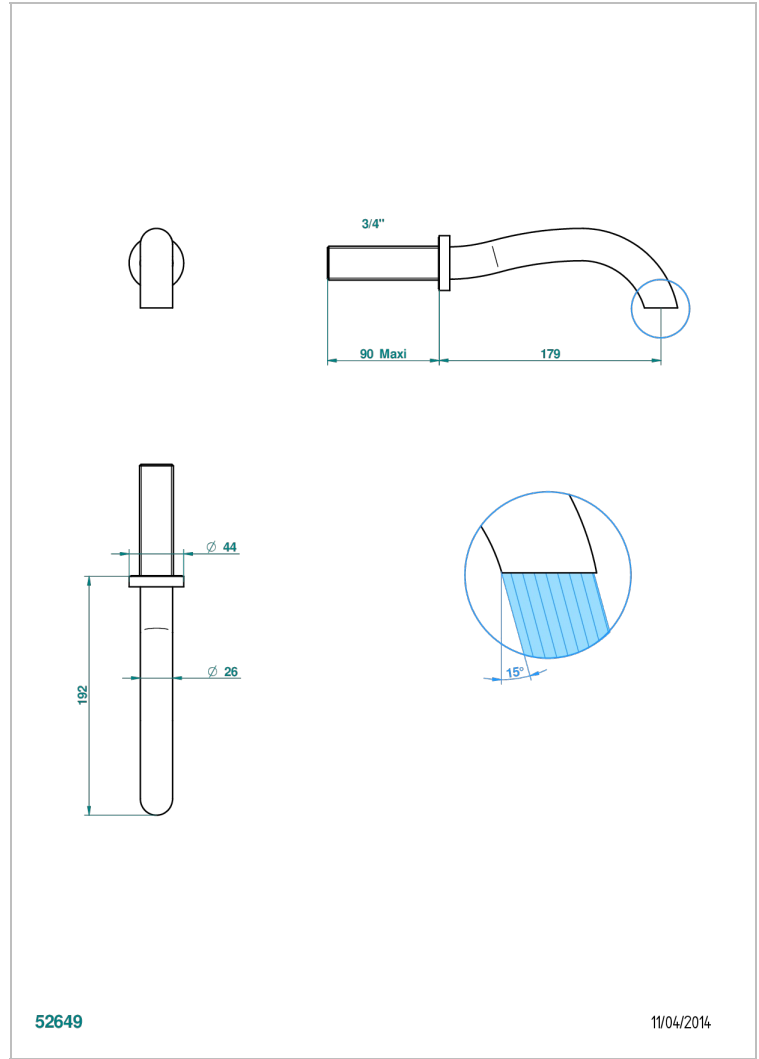

BEYOND CRYSTAL - CHAMPAGNE CRYSTAL

U6J-43GB

Basin wall spout 3/4 no T junction

THG[®]
PARIS

CHARACTERISTIC

- Beyond Crystal - Champagne crystal
- Basin wall spout 3/4 no T junction

TECHNICAL SPECS

- Recommandé : 3 bars (max. 5 bars) - Advised : 43,5 psi (max. 72 psi)
- 8,3 l/min à 3 bars (2.2 gpm at 43.5 psi)