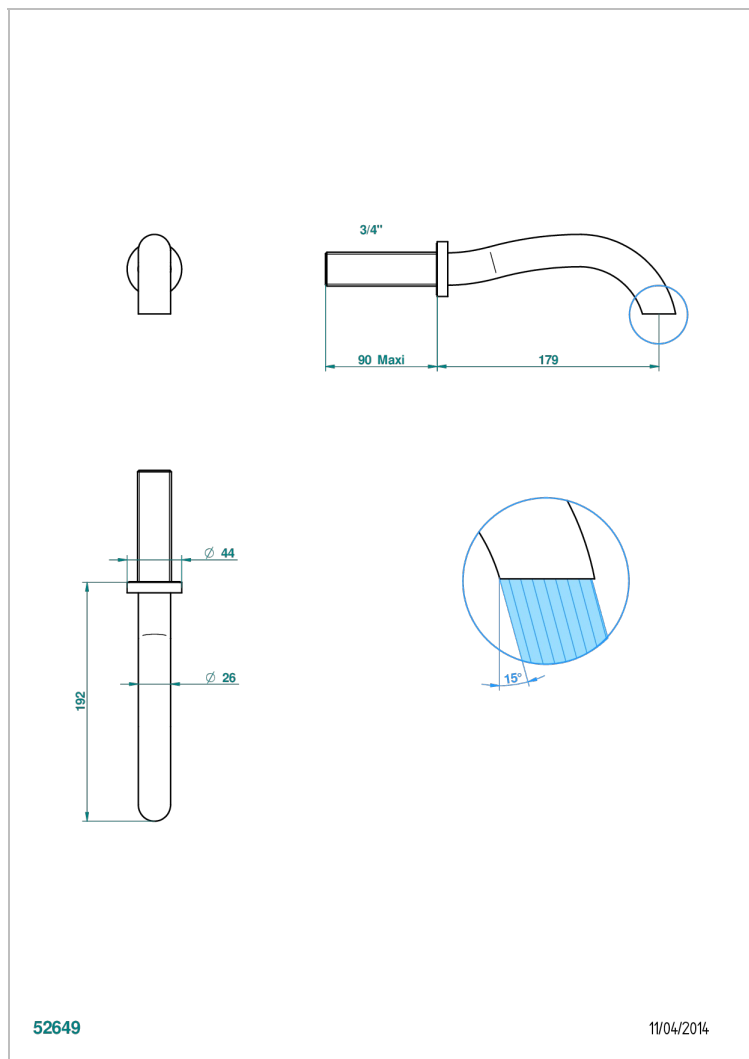

# BEYOND CRYSTAL - CHAMPAGNER FARBE KRISTALL

U6J-43GB

Basin wall spout 3/4 no T junction

## EIGENSCHAFTEN

- Beyond Crystal - Champagner Farbe Kristall
- Basin wall spout 3/4 no T junction

## TECHNISCHE DATEN

- Recommandé : 3 bars (max. 5 bars) - Advised : 43,5 psi (max. 72 psi)
- 8,3 l/min à 3 bars (2.2 gpm at 43.5 psi)