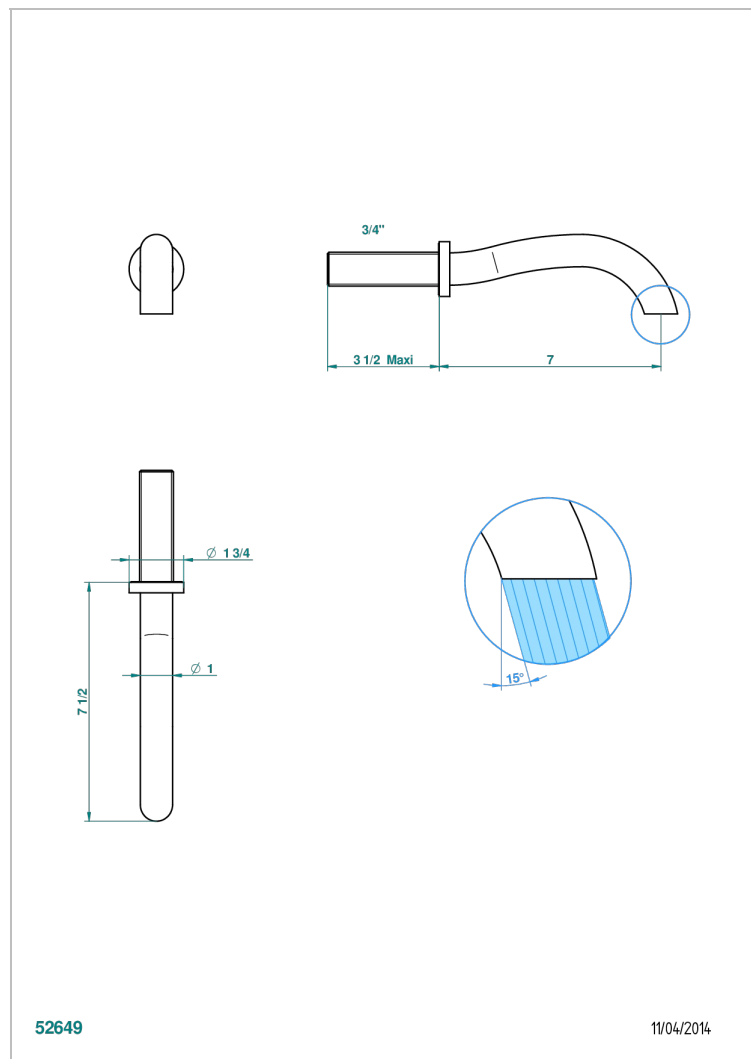

BEYOND CRYSTAL - CHAMPAGNE CRYSTAL

U6J-43GB

Basin wall spout 3/4 no T junction

THG[®]
PARIS

CHARACTERISTIC

- Beyond Crystal - Champagne crystal
- Basin wall spout 3/4 no T junction

TECHNICAL SPECS

- Recommandé : 3 bars (max. 5 bars) - Advised : 43,5 psi (max. 72 psi)
- 8,3 l/min à 3 bars (2.2 gpm at 43.5 psi)