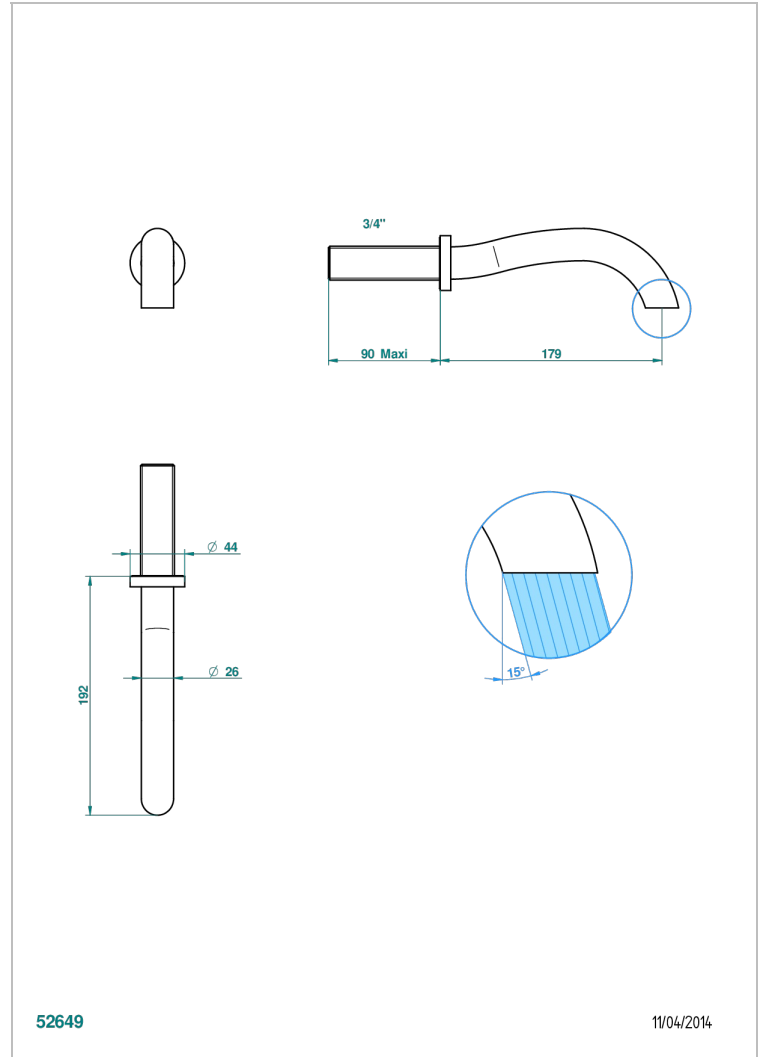

# BEYOND CRYSTAL - CHAMPAGNE CRYSTAL

U6J-43GB

Basin wall spout 3/4 no T junction

THG<sup>®</sup>  
PARIS

## CHARACTERISTIC

- Beyond Crystal - Champagne crystal
- Basin wall spout 3/4 no T junction