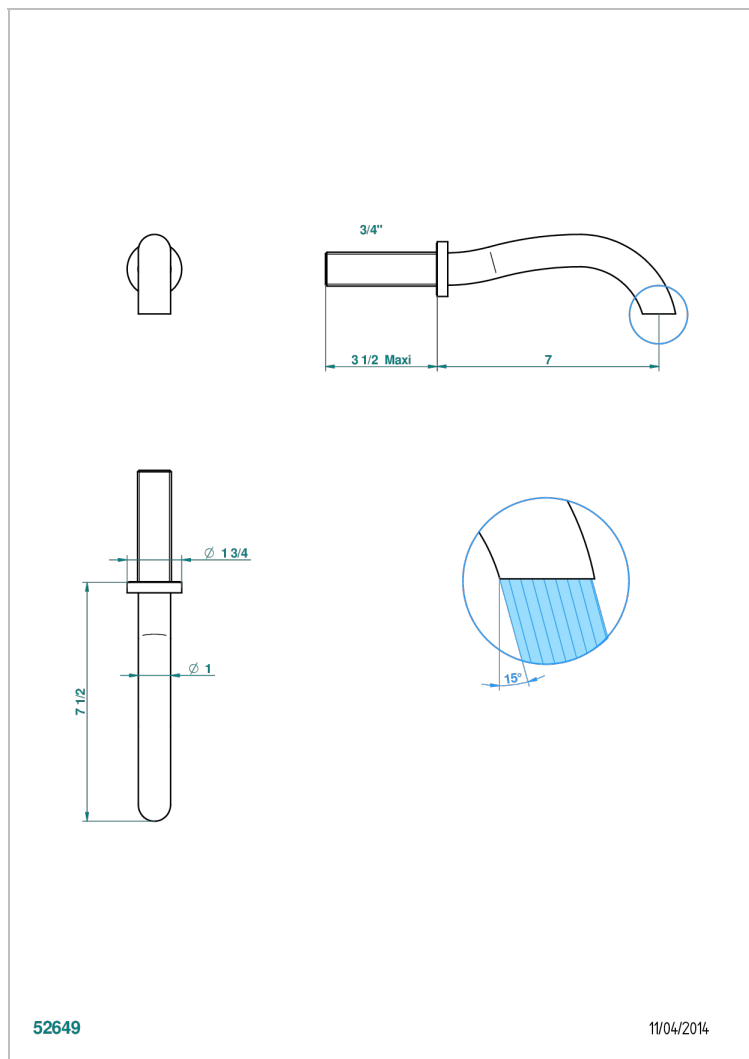

BEYOND CRYSTAL - CHAMPAGNE CRYSTAL

U6J-43GB

Basin wall spout 3/4 no T junction

THG[®]
PARIS

CHARACTERISTIC

- Beyond Crystal - Champagne crystal
- Basin wall spout 3/4 no T junction

TECHNICAL SPECS

- Recommandé : 3 bars (max. 5 bars) - Advised : 43,5 psi (max. 72 psi)
- 8,3 l/min à 3 bars (2.2 gpm at 43.5 psi)