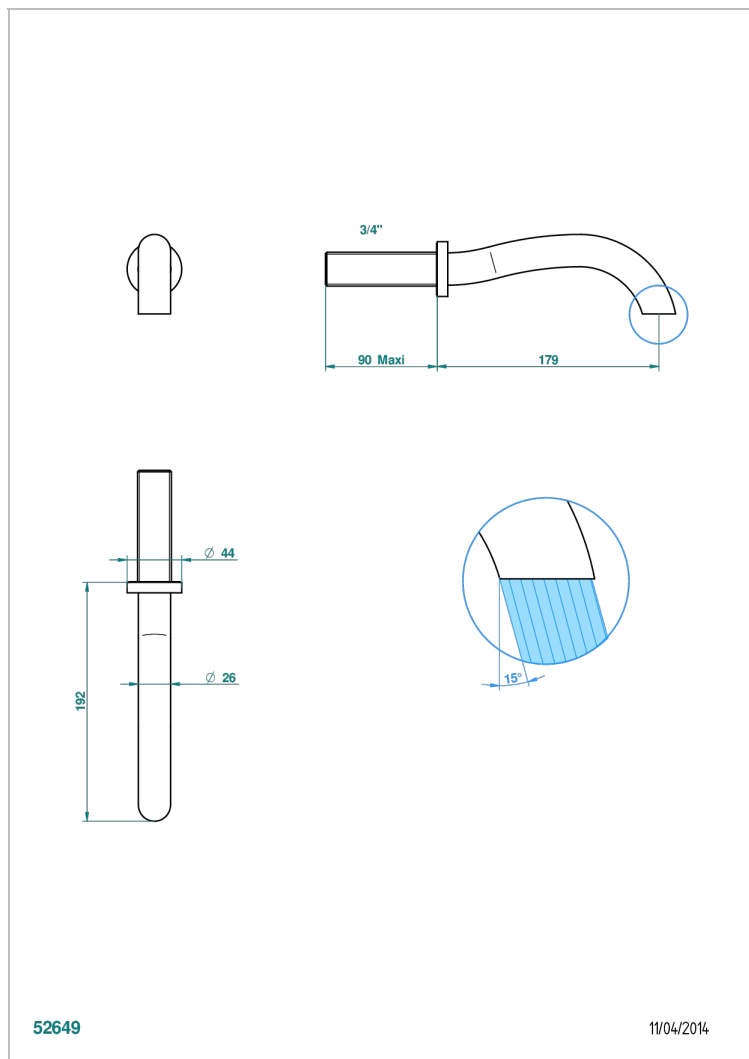

# BEYOND CRYSTAL - RED CRYSTAL

U6H-43GB

Basin wall spout 3/4 no T junction

THG<sup>®</sup>  
PARIS

## CHARACTERISTIC

- Beyond Crystal - Red crystal
- Basin wall spout 3/4 no T junction

## TECHNICAL SPECS

- Recommandé : 3 bars (max. 5 bars) - Advised : 43,5 psi (max. 72 psi)
- 8,3 l/min à 3 bars (2.2 gpm at 43.5 psi)